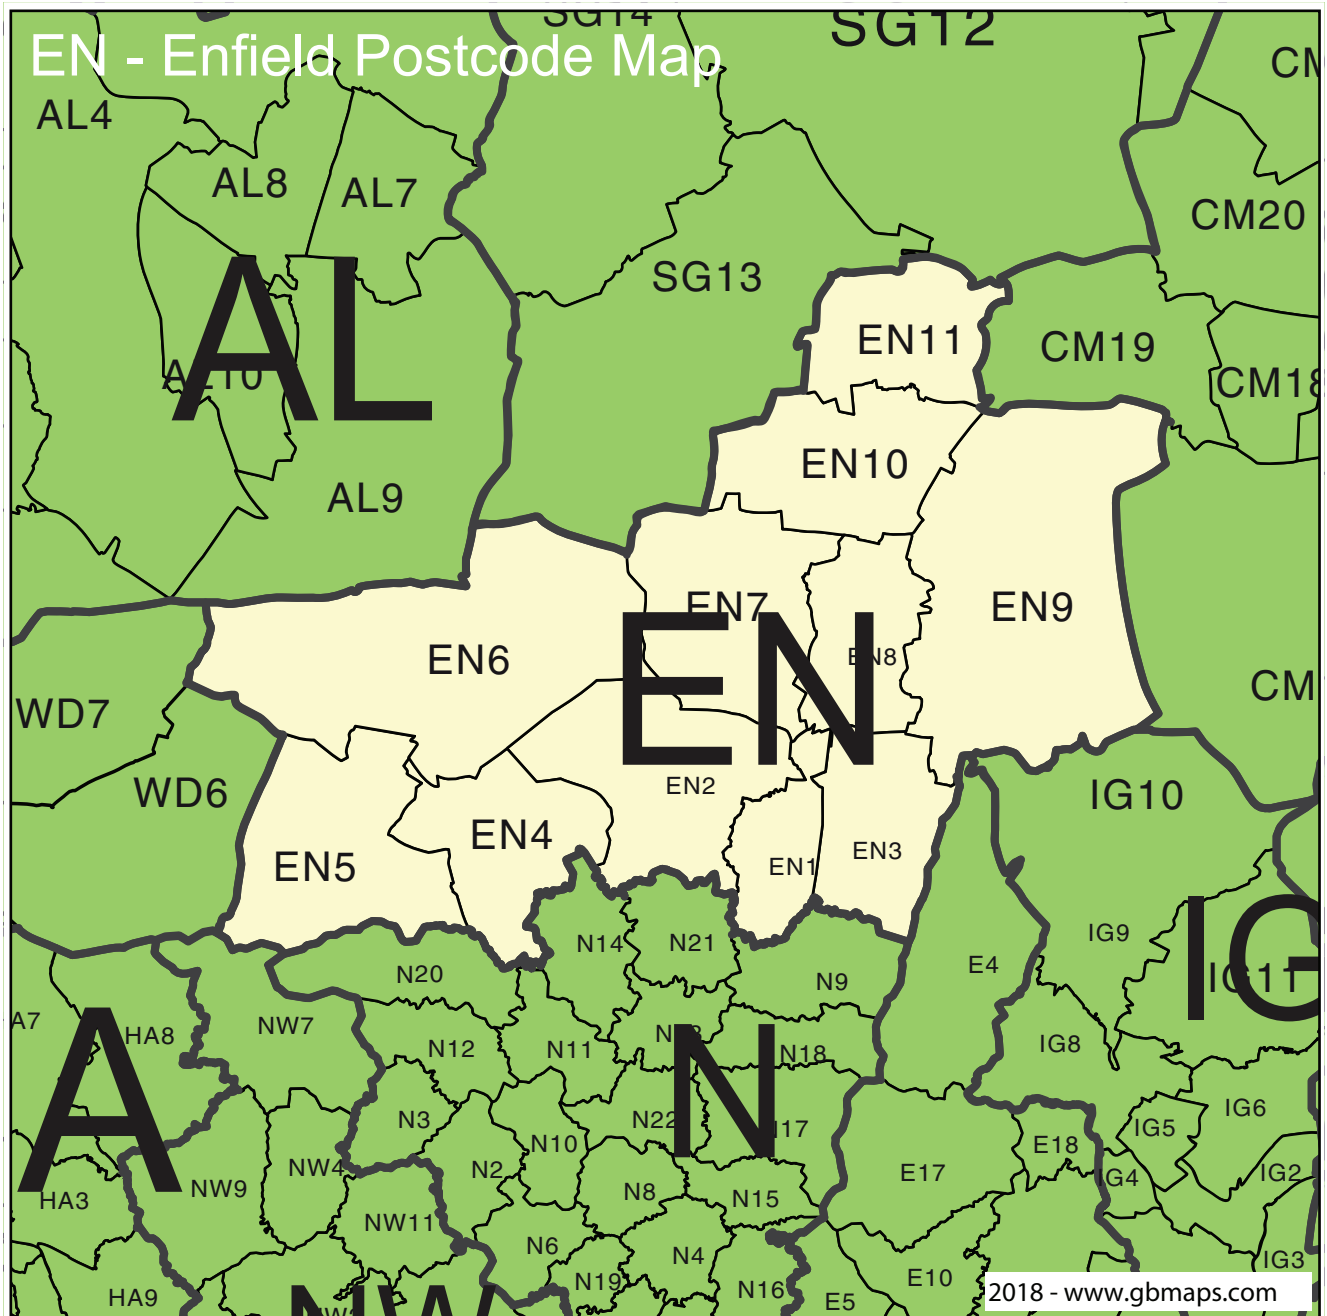

**EN - Enfield 4-Digit Postcode Area and District Map**

Try our EASY to use online tool and color the whole UK Postcode Districts map into different zones, sales territories, delivery charge zones or statistical areas. Save your professional map as a globally recognised Editable Adobe Acrobat PDF file.

**Totally FREE to TRY**

**Try the Colour Your Own Map system here.**