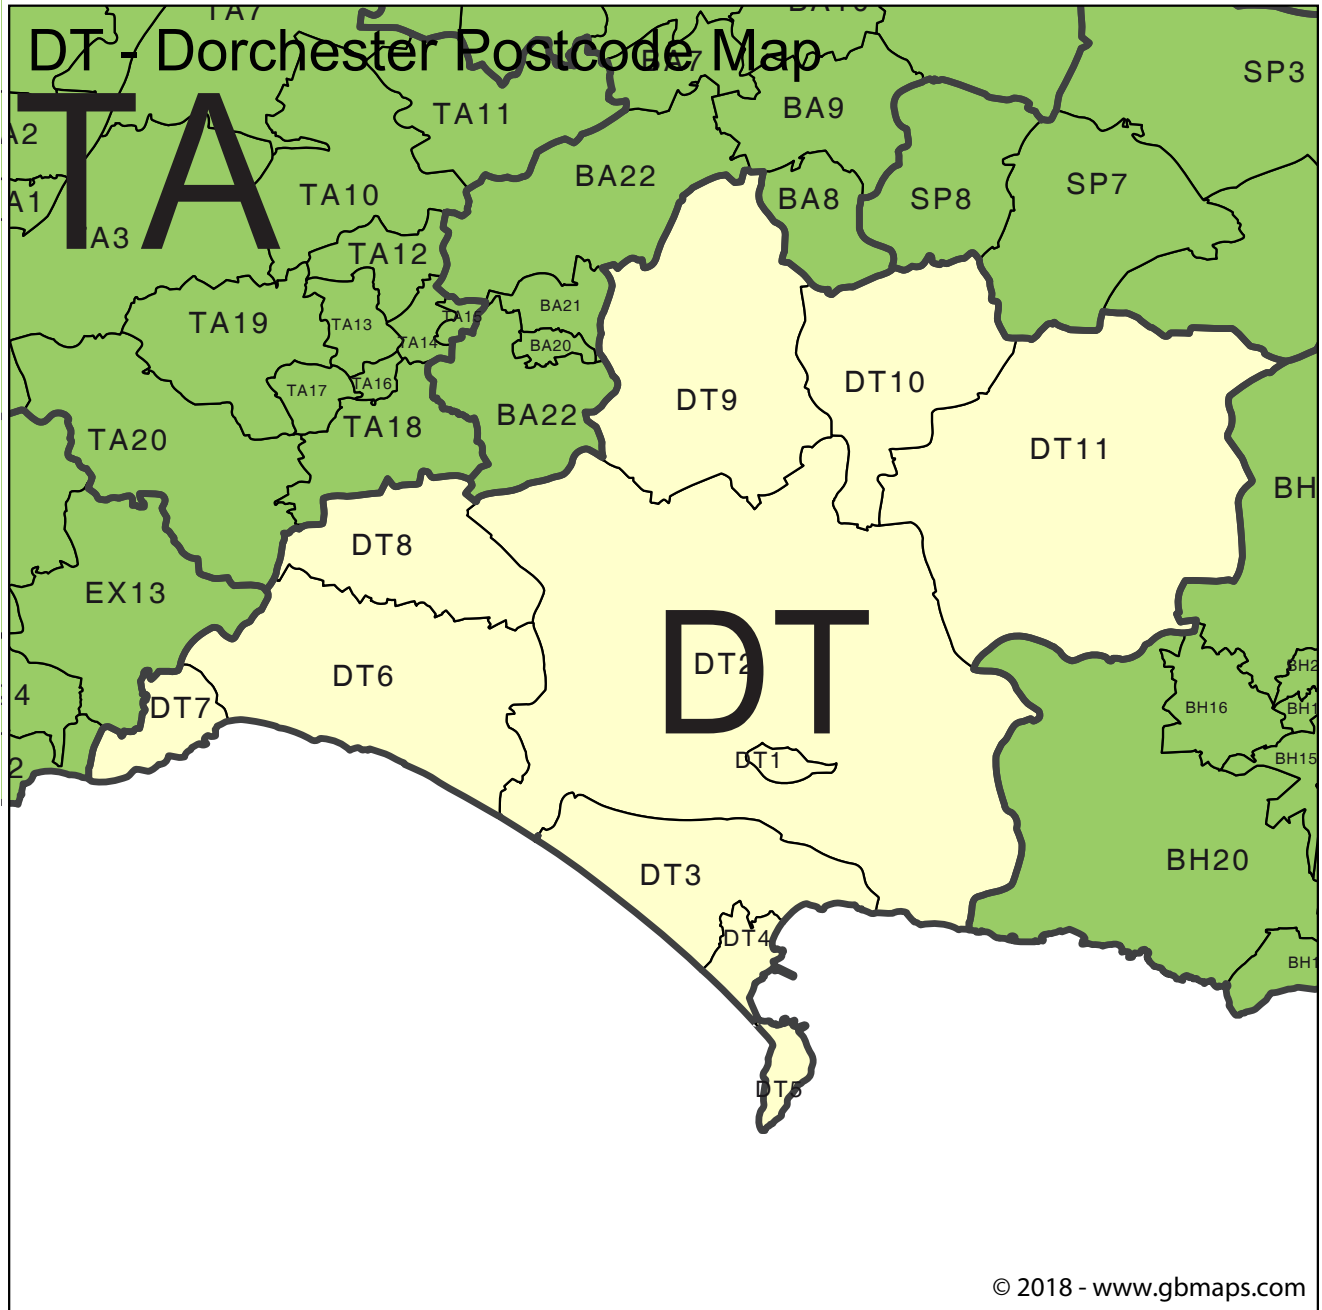

DT Dorchester 4-Digit Postcode Area and District Map

Try our EASY to use online tool and color the whole UK Postcode Districts map into different zones, sales territories, delivery charge zones or statistical areas. Save your professional map as a globally recognised Editable Adobe Acrobat PDF file.

Totally FREE to TRY

Try the Colour Your Own Map system here.