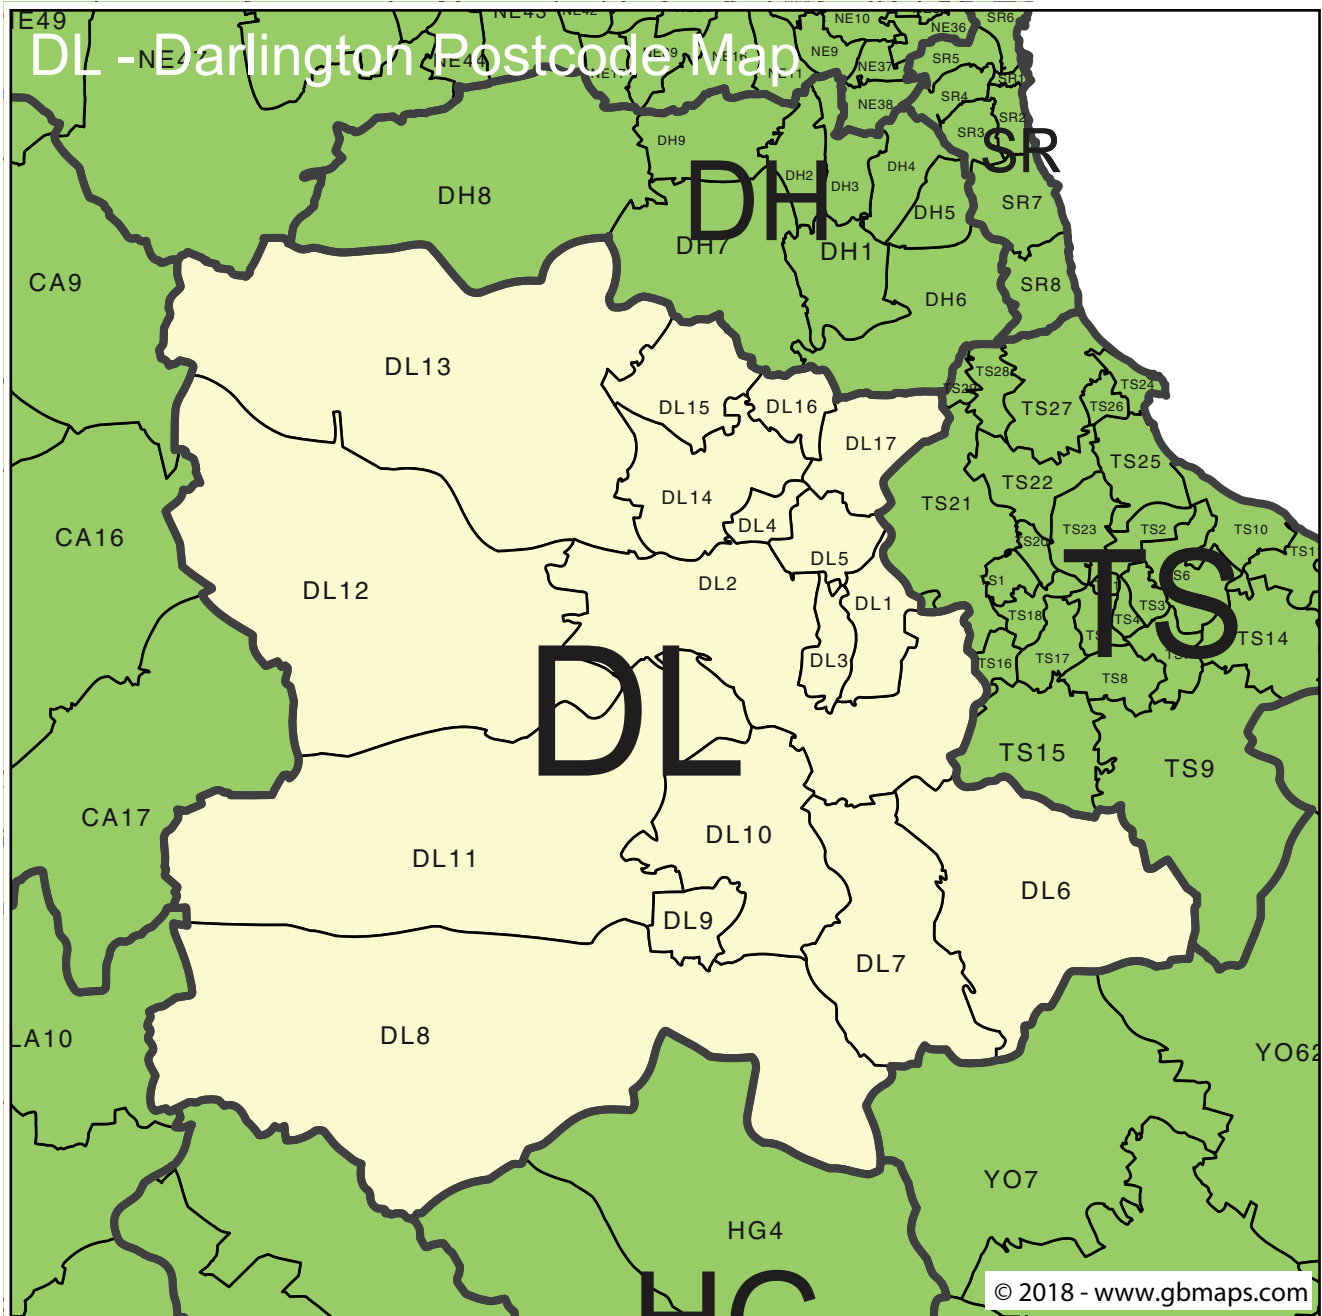

## DL - Darlington 4-Digit PostCode Area and District Map

Try our EASY to use online tool and color the whole UK Postcode Districts map into different zones, sales territories, delivery charge zones or statistical areas. Save your professional map as a globally recognised Editable Adobe Acrobat PDF file.

## Totally FREE to TRY

Try the Colour Your Own Map system here.