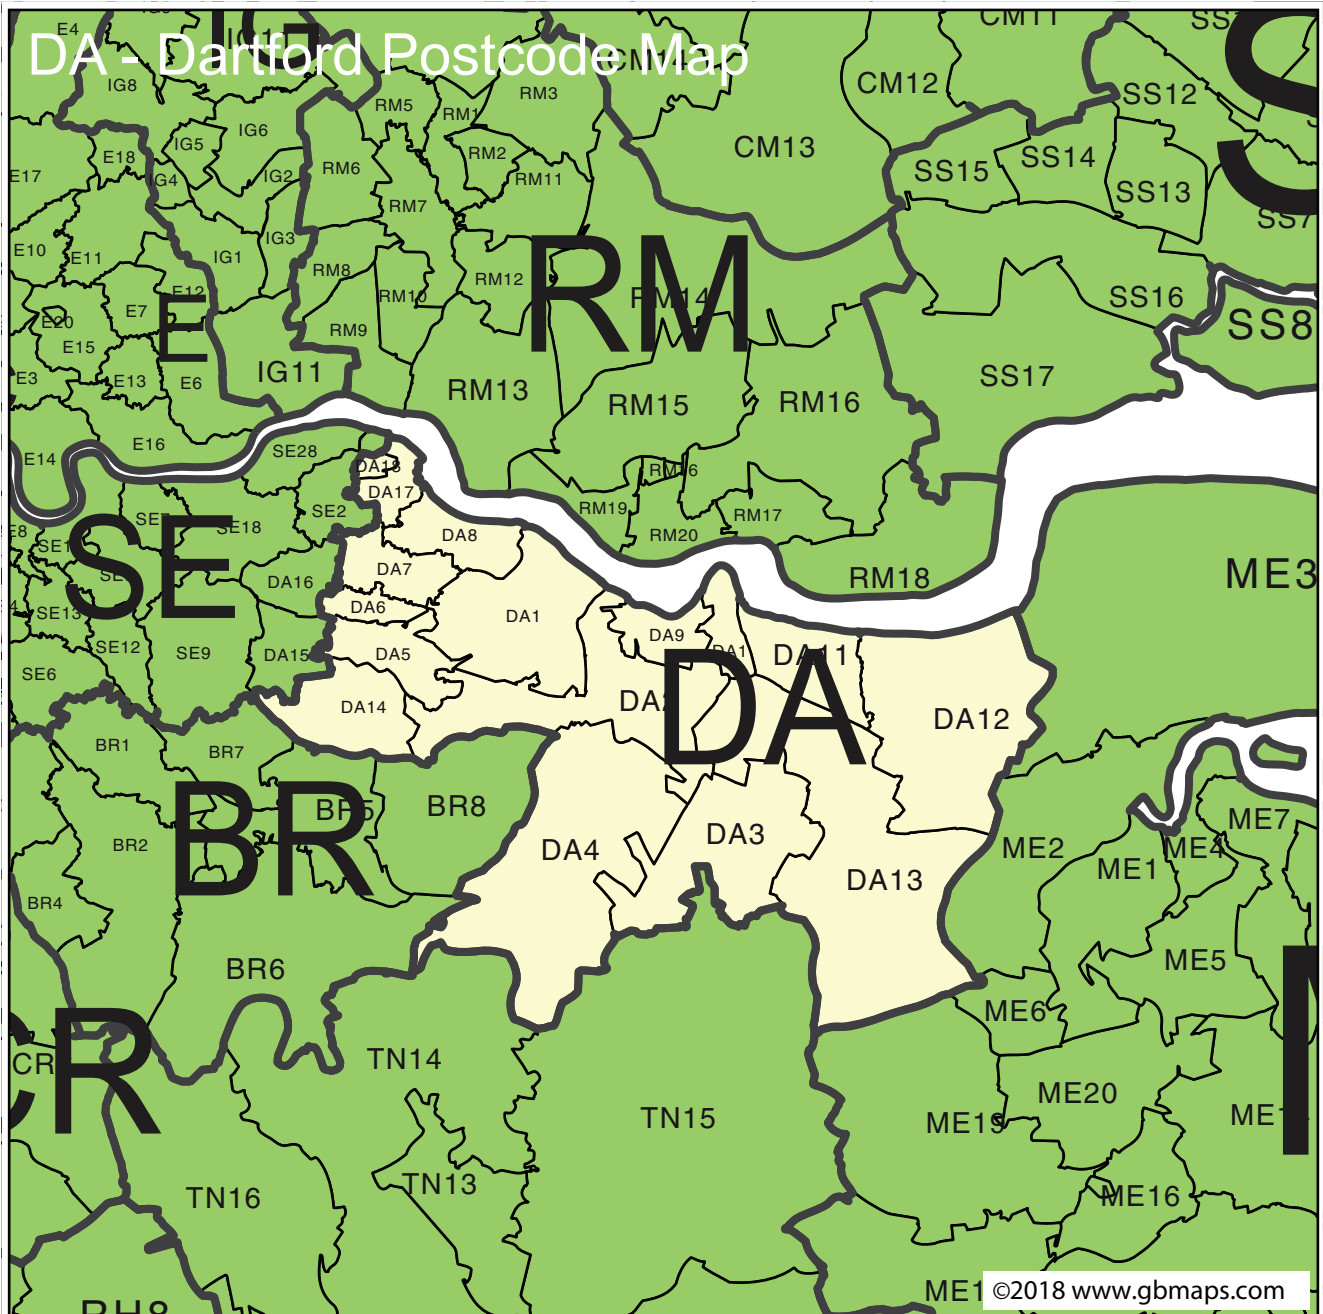

DA - Dartford 4-Digit PostCode Area and District Map

Try our EASY to use online tool and color the whole UK Postcode Districts map into different zones, sales territories, delivery charge zones or statistical areas. Save your professional map as a globally recognised Editable Adobe Acrobat PDF file.

Totally FREE to TRY

Try the Colour Your Own Map system here.