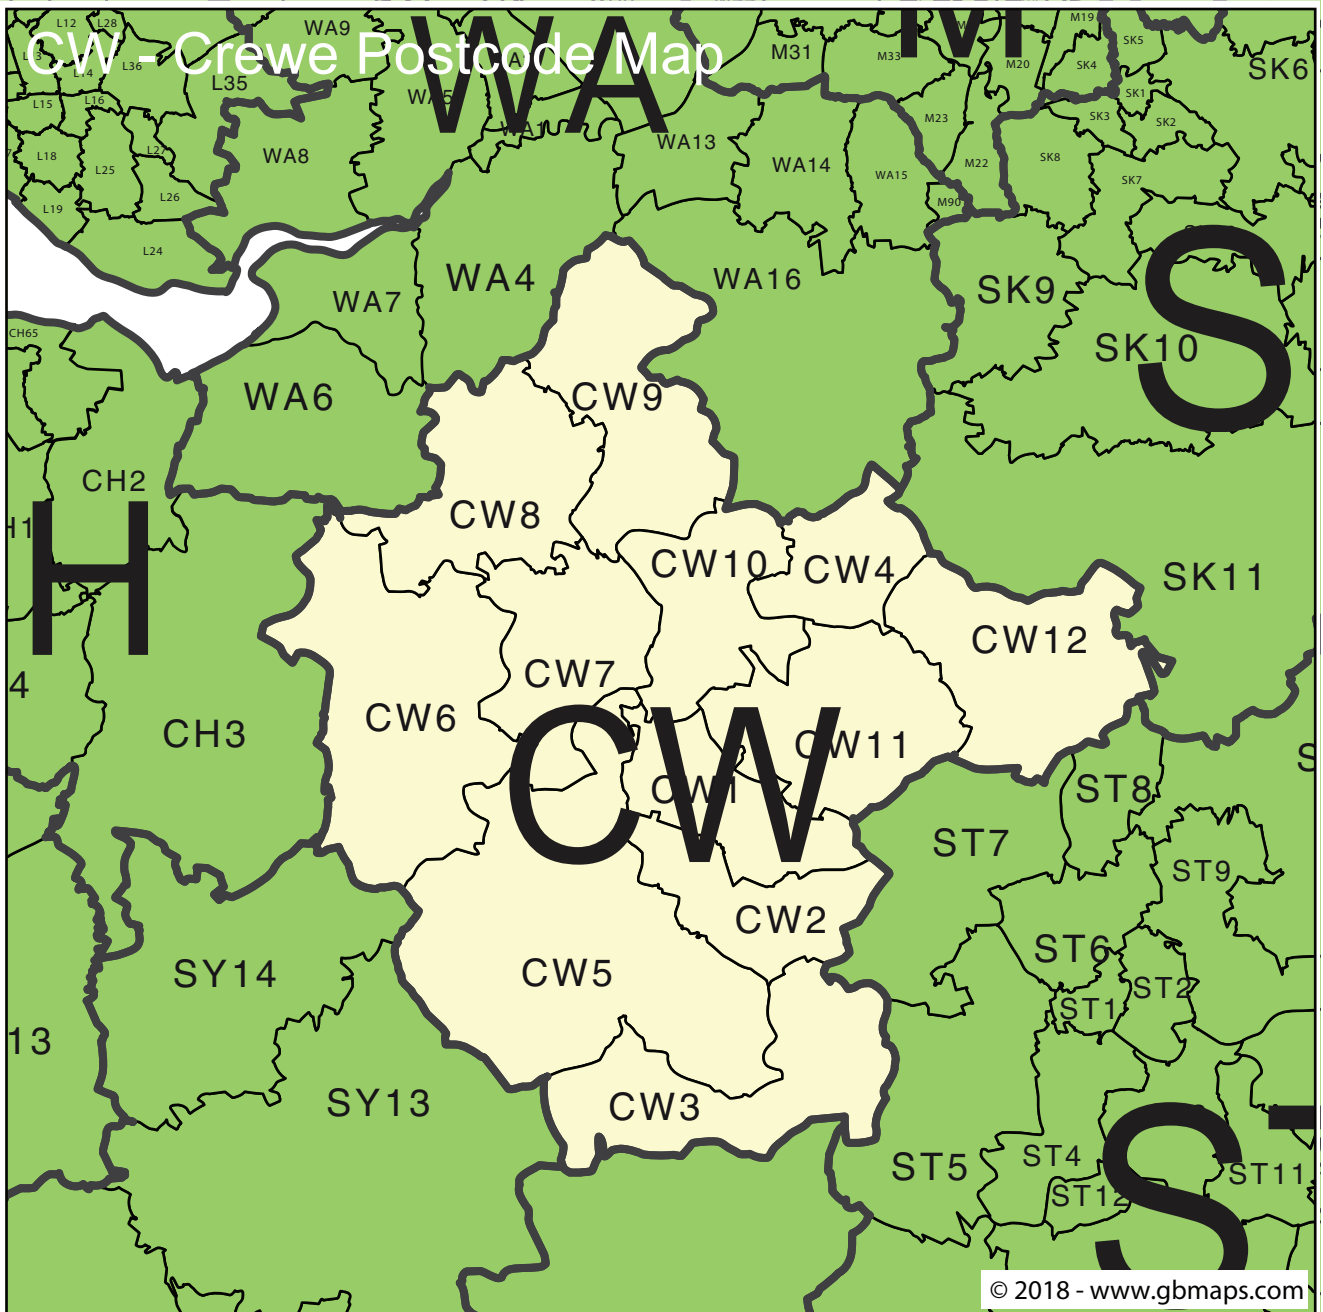

## CW - Crewe 4-Digit PostCode Area and District Map

Try our EASY to use online tool and color the whole UK Postcode Districts map into different zones, sales territories, delivery charge zones or statistical areas. Save your professional map as a globally recognised Editable Adobe Acrobat PDF file.

# Totally FREE to TRY

Try the Colour Your Own Map system here.