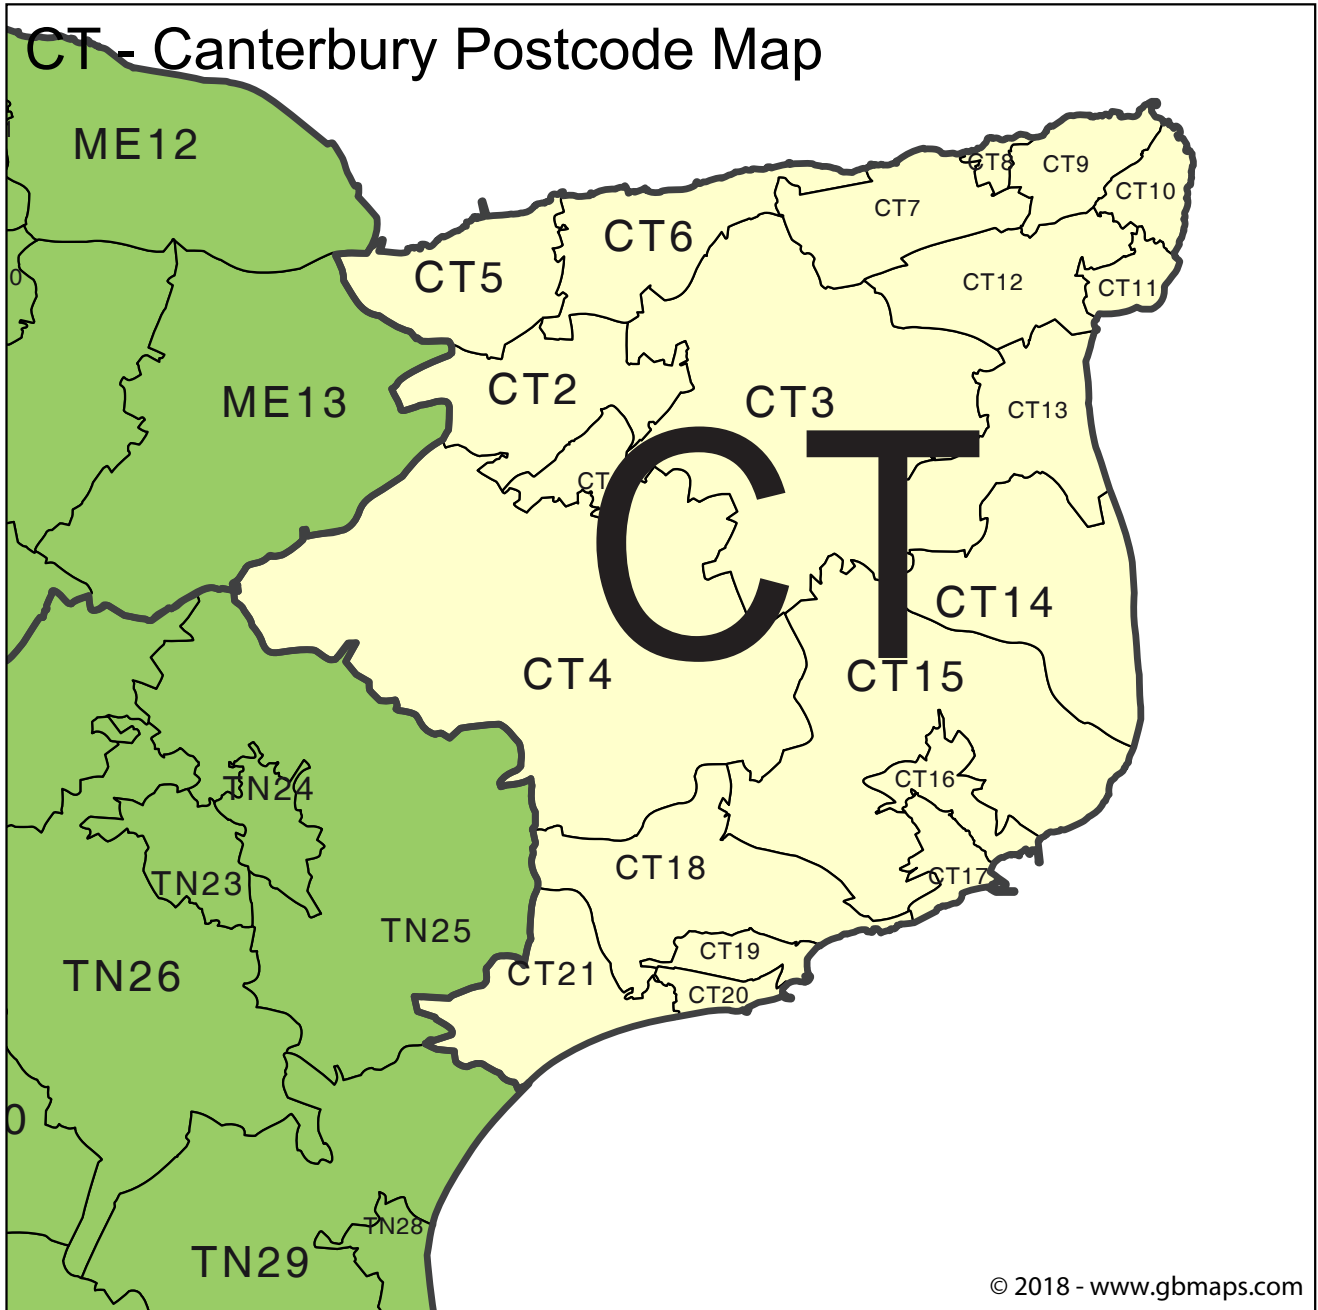

CT Canterbury 4-Digit Postcode Area and District Map

Try our EASY to use online tool and color the whole UK Postcode Districts map into different zones, sales territories, delivery charge zones or statistical areas. Save your professional map as a globally recognised Editable Adobe Acrobat PDF file.

Totally FREE to TRY

Try the Colour Your Own Map system here.