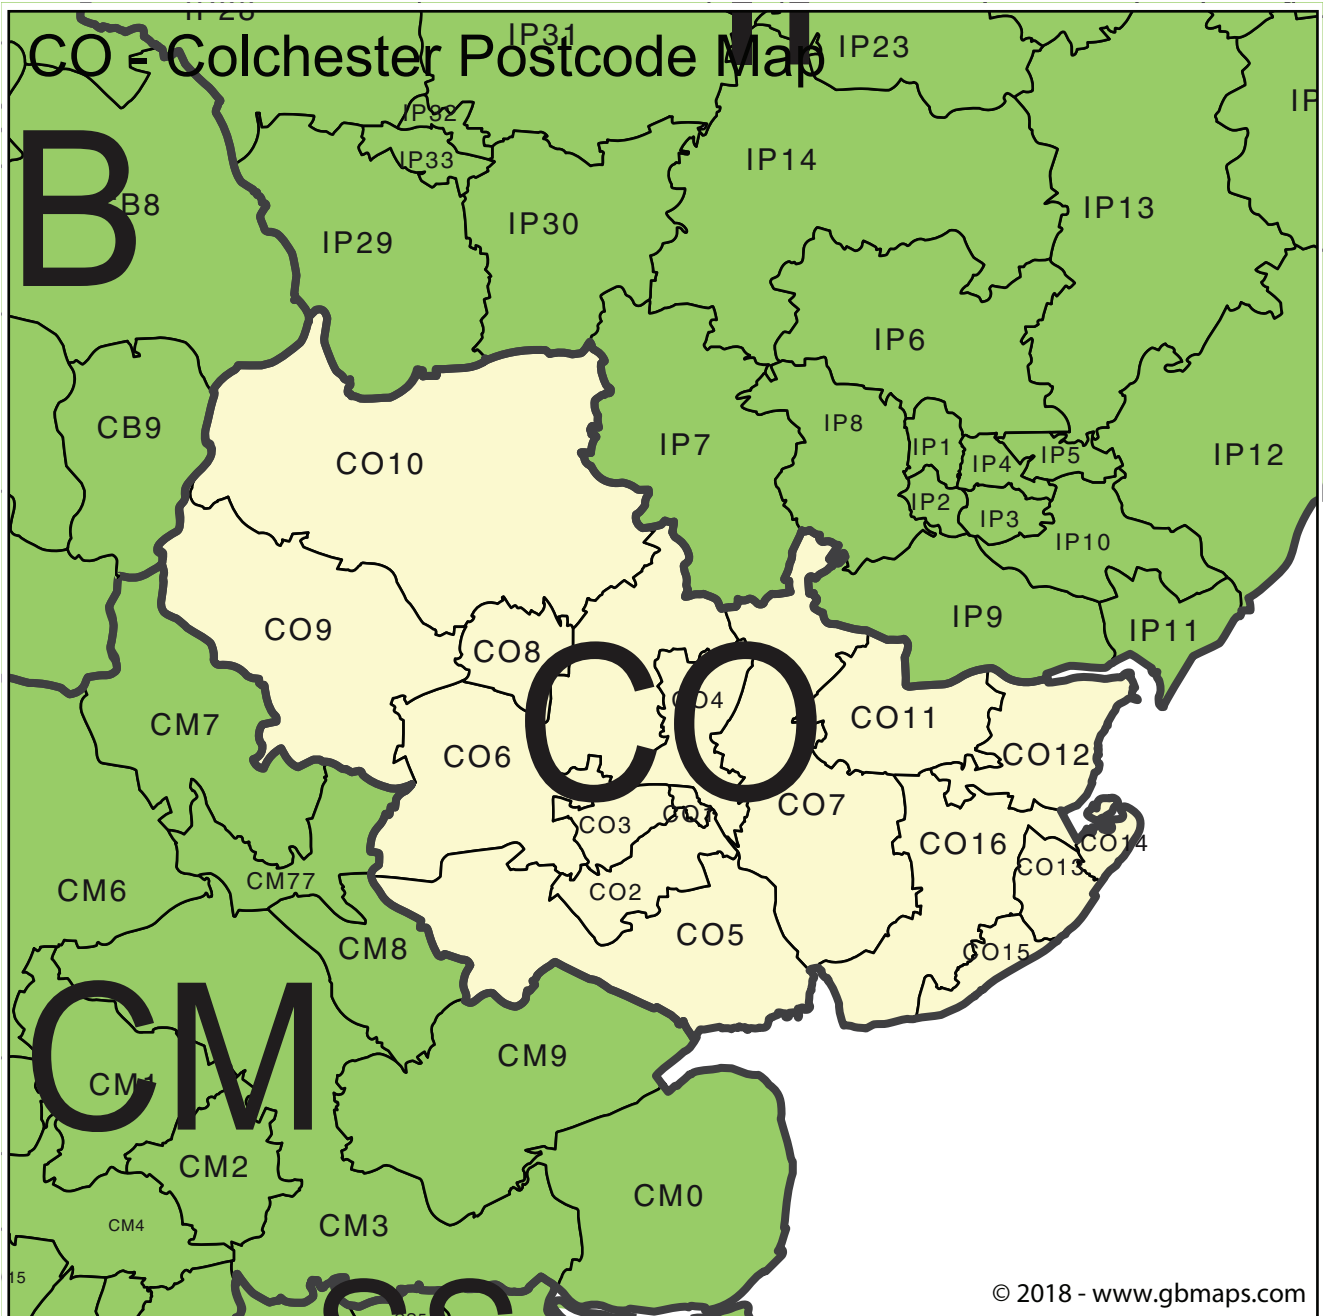

CO - Colchester 4-Digit PostCode Area and District Map

Try our EASY to use online tool and color the whole UK Postcode Districts map into different zones, sales territories, delivery charge zones or statistical areas. Save your professional map as a globally recognised Editable Adobe Acrobat PDF file.

Totally FREE to TRY

Try the Colour Your Own Map system here.