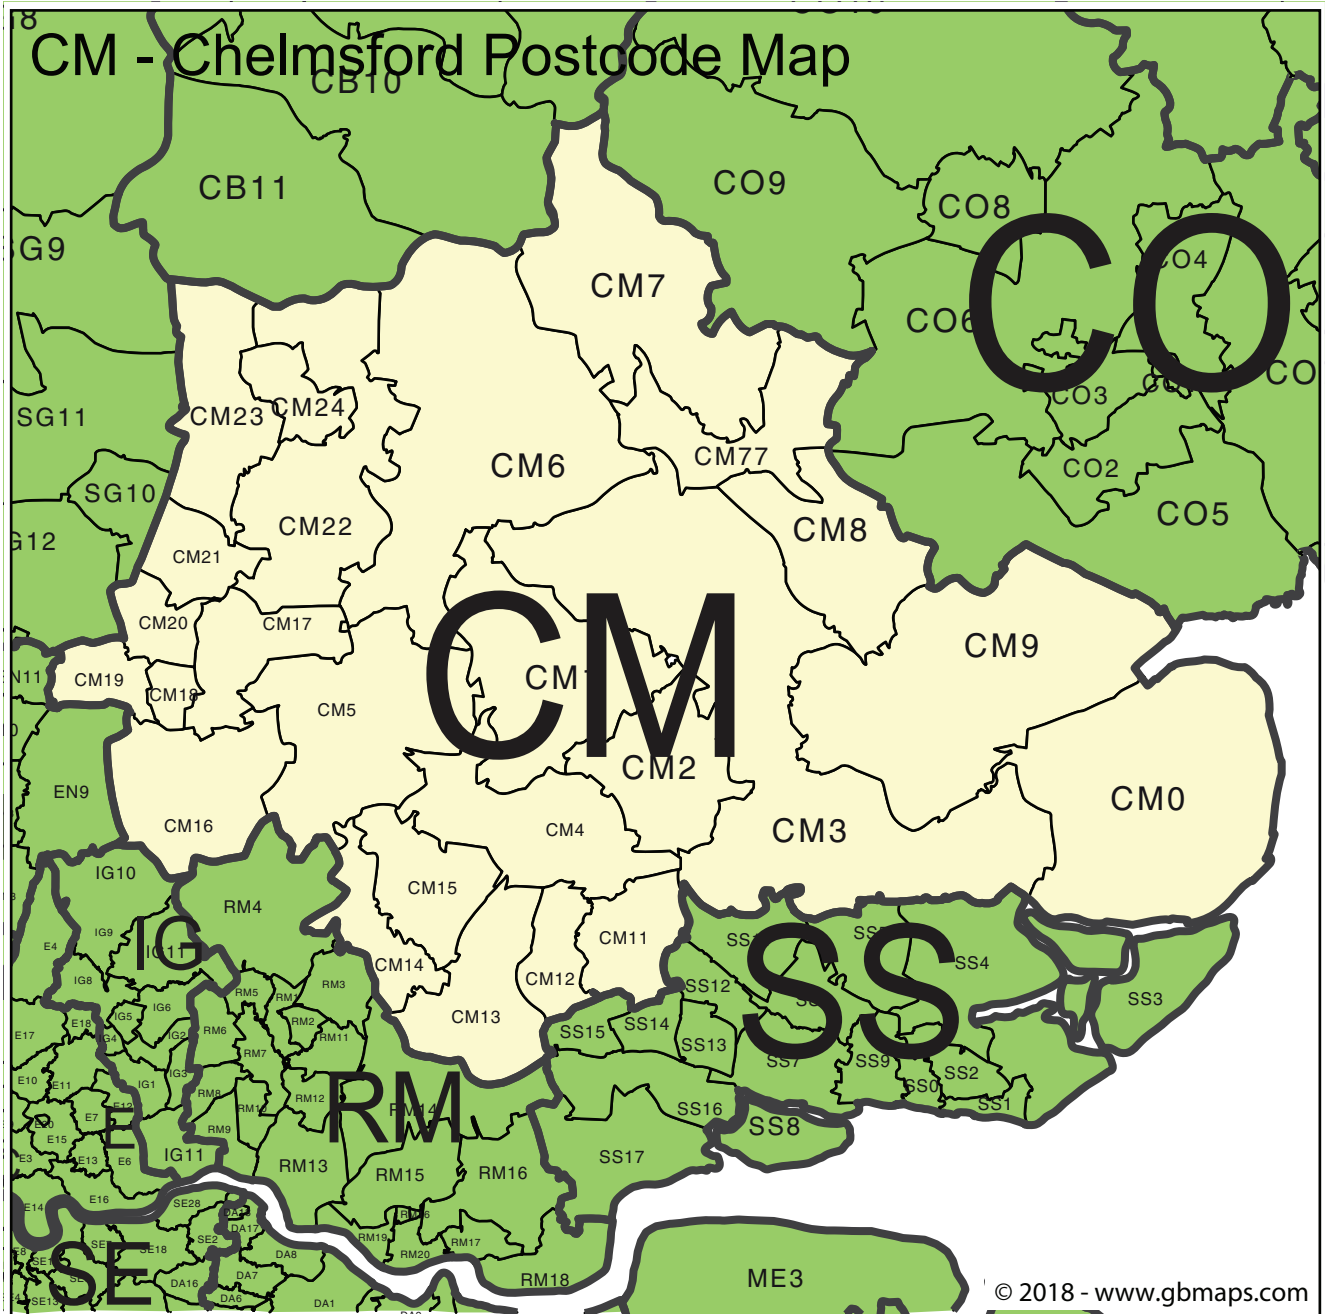

CM - Chelmsford 4-Digit PostCode Area and District Map

Try our EASY to use online tool and color the whole UK Postcode Districts map into different zones, sales territories, delivery charge zones or statistical areas. Save your professional map as a globally recognised Editable Adobe Acrobat PDF file.

Totally FREE to TRY

Try the Colour Your Own Map system here.