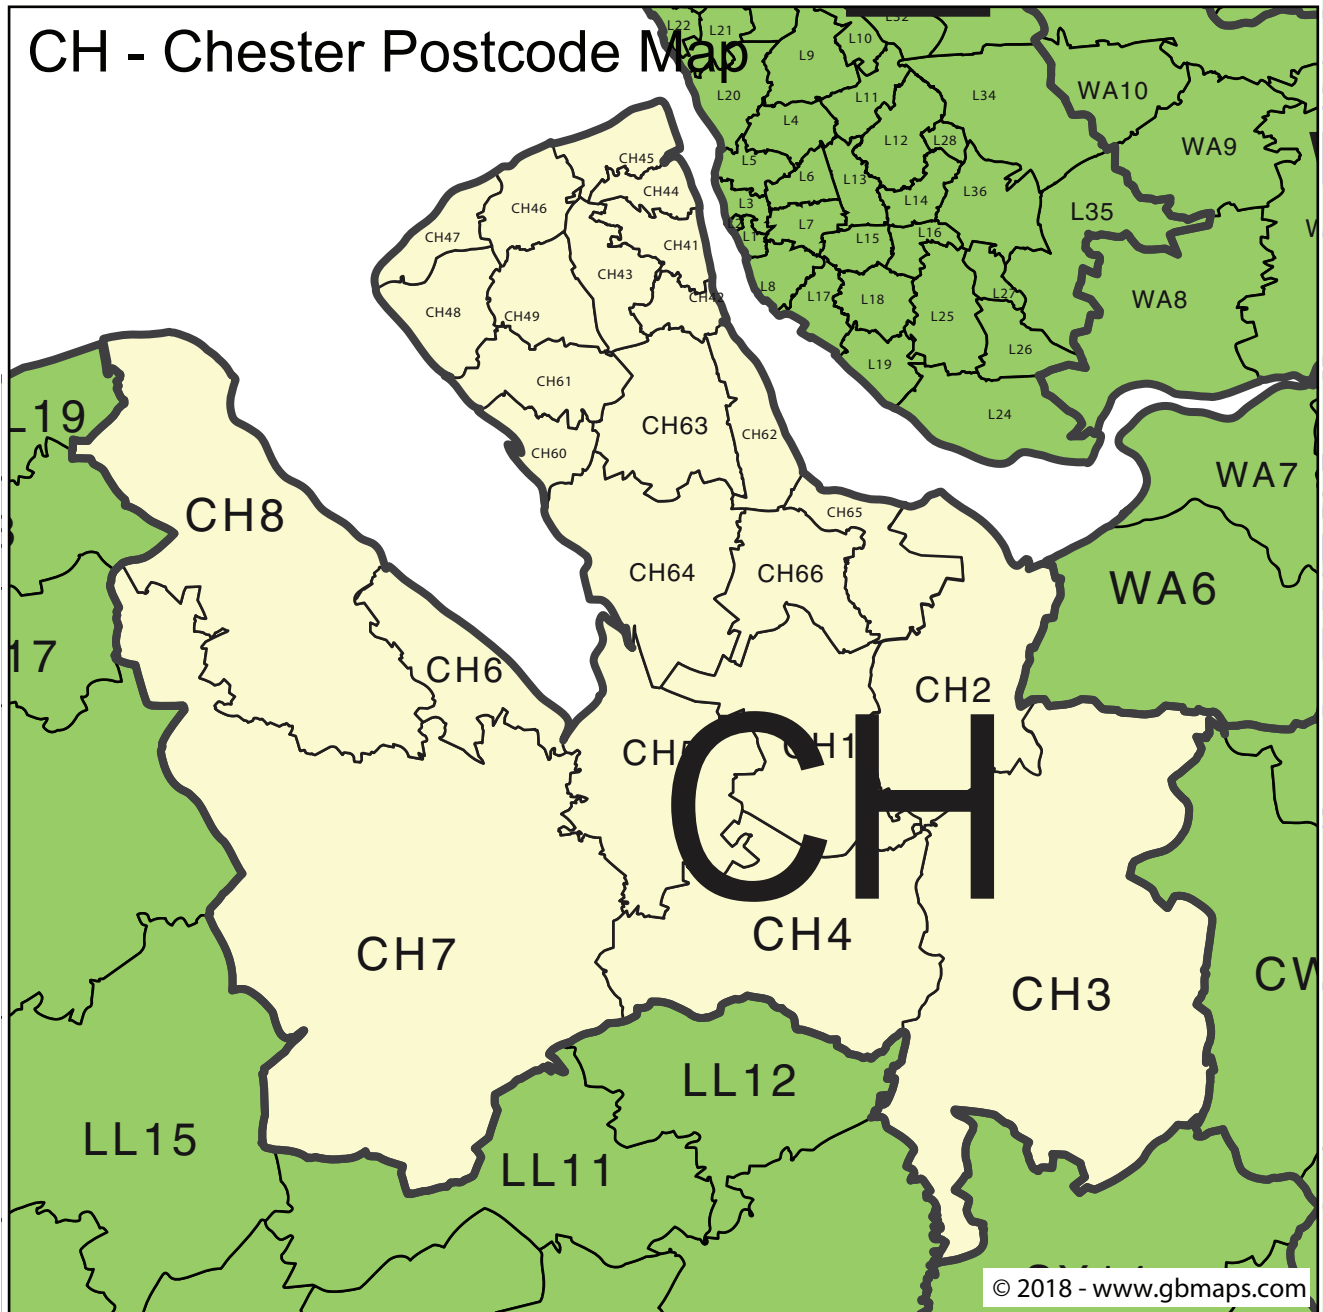

CH - Chester 4-Digit PostCode Area and District Map

Try our EASY to use online tool and color the whole UK Postcode Districts map into different zones, sales territories, delivery charge zones or statistical areas. Save your professional map as a globally recognised Editable Adobe Acrobat PDF file.

Totally FREE to TRY

Try the Colour Your Own Map system here.