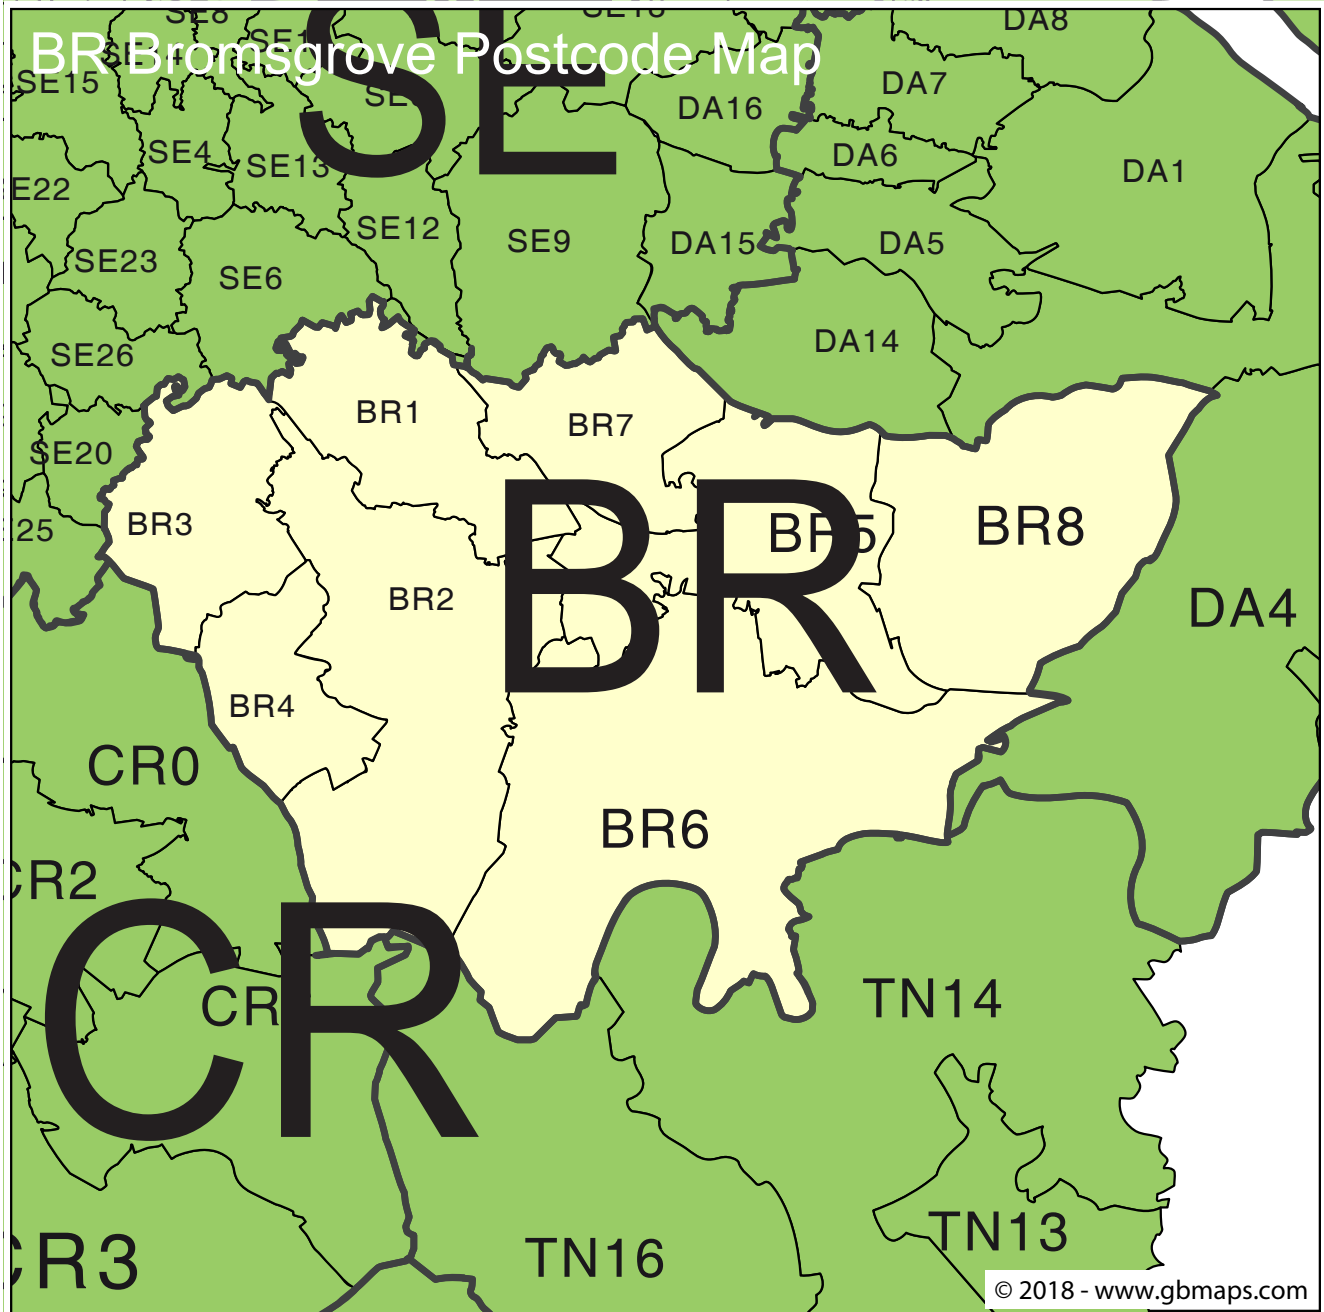

## BR Bromsgrove 4-Digit Postcode Area and District Map

Try our EASY to use online tool and color the whole UK Postcode Districts map into different zones, sales territories, delivery charge zones or statistical areas. Save your professional map as a globally recognised Editable Adobe Acrobat PDF file.

### Totally FREE to TRY

Try the Colour Your Own Map system here.