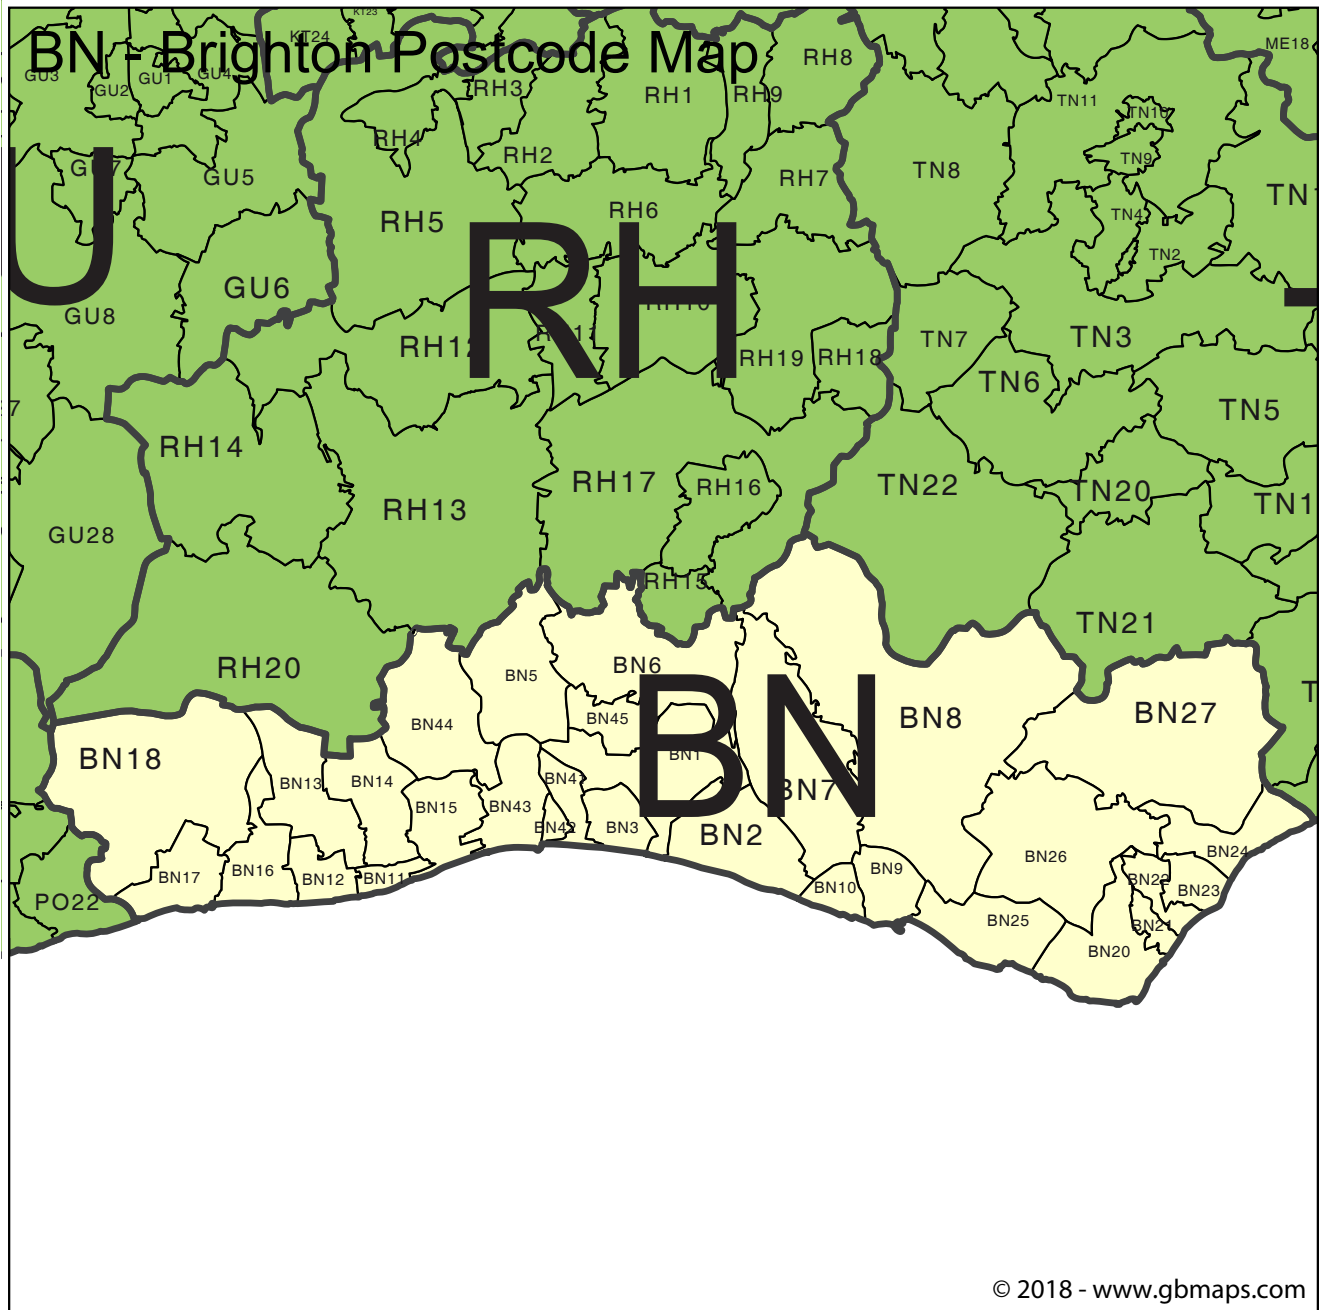

## BN Brighton 4-Digit Postcode Area and District Map

Try our EASY to use online tool and color the whole UK Postcode Districts map into different zones, sales territories, delivery charge zones or statistical areas. Save your professional map as a globally recognised Editable Adobe Acrobat PDF file.

# Totally FREE to TRY

Try the Colour Your Own Map system here.