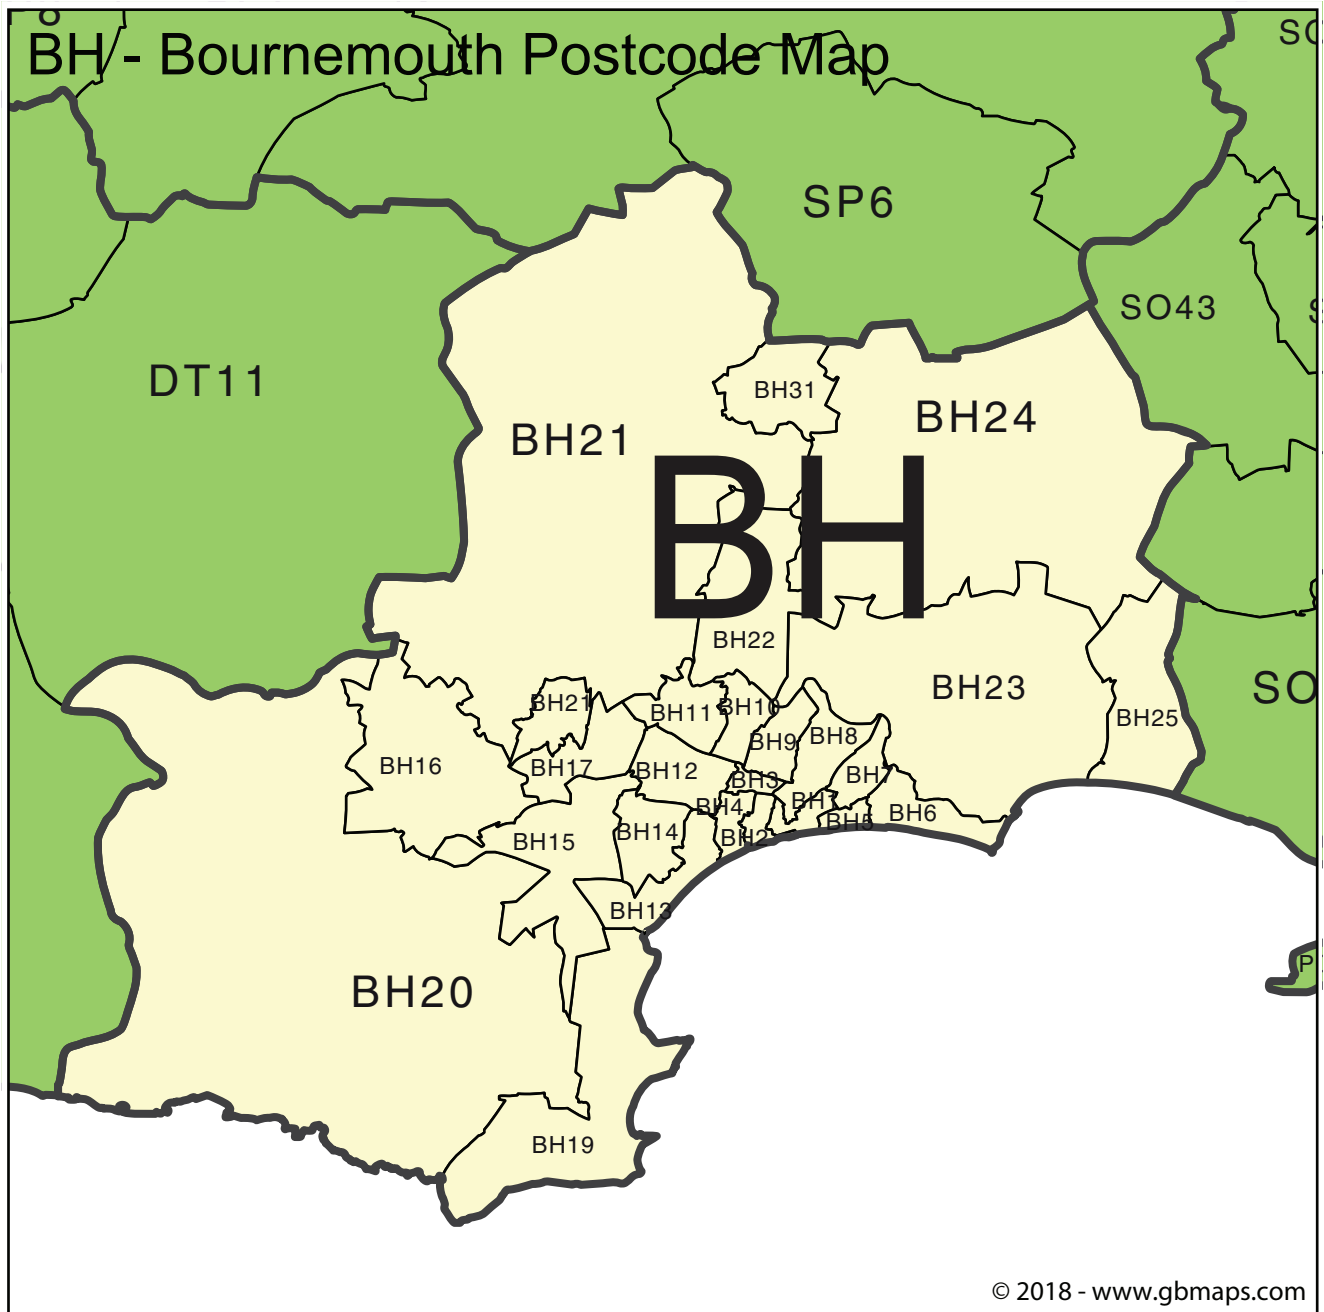

BH - Bournemouth 4-Digit PostCode Area and District Map

Try our EASY to use online tool and color the whole UK Postcode Districts map into different zones, sales territories, delivery charge zones or statistical areas. Save your professional map as a globally recognised Editable Adobe Acrobat PDF file.

Totally FREE to TRY

[Try the Colour Your Own Map system here.](#)