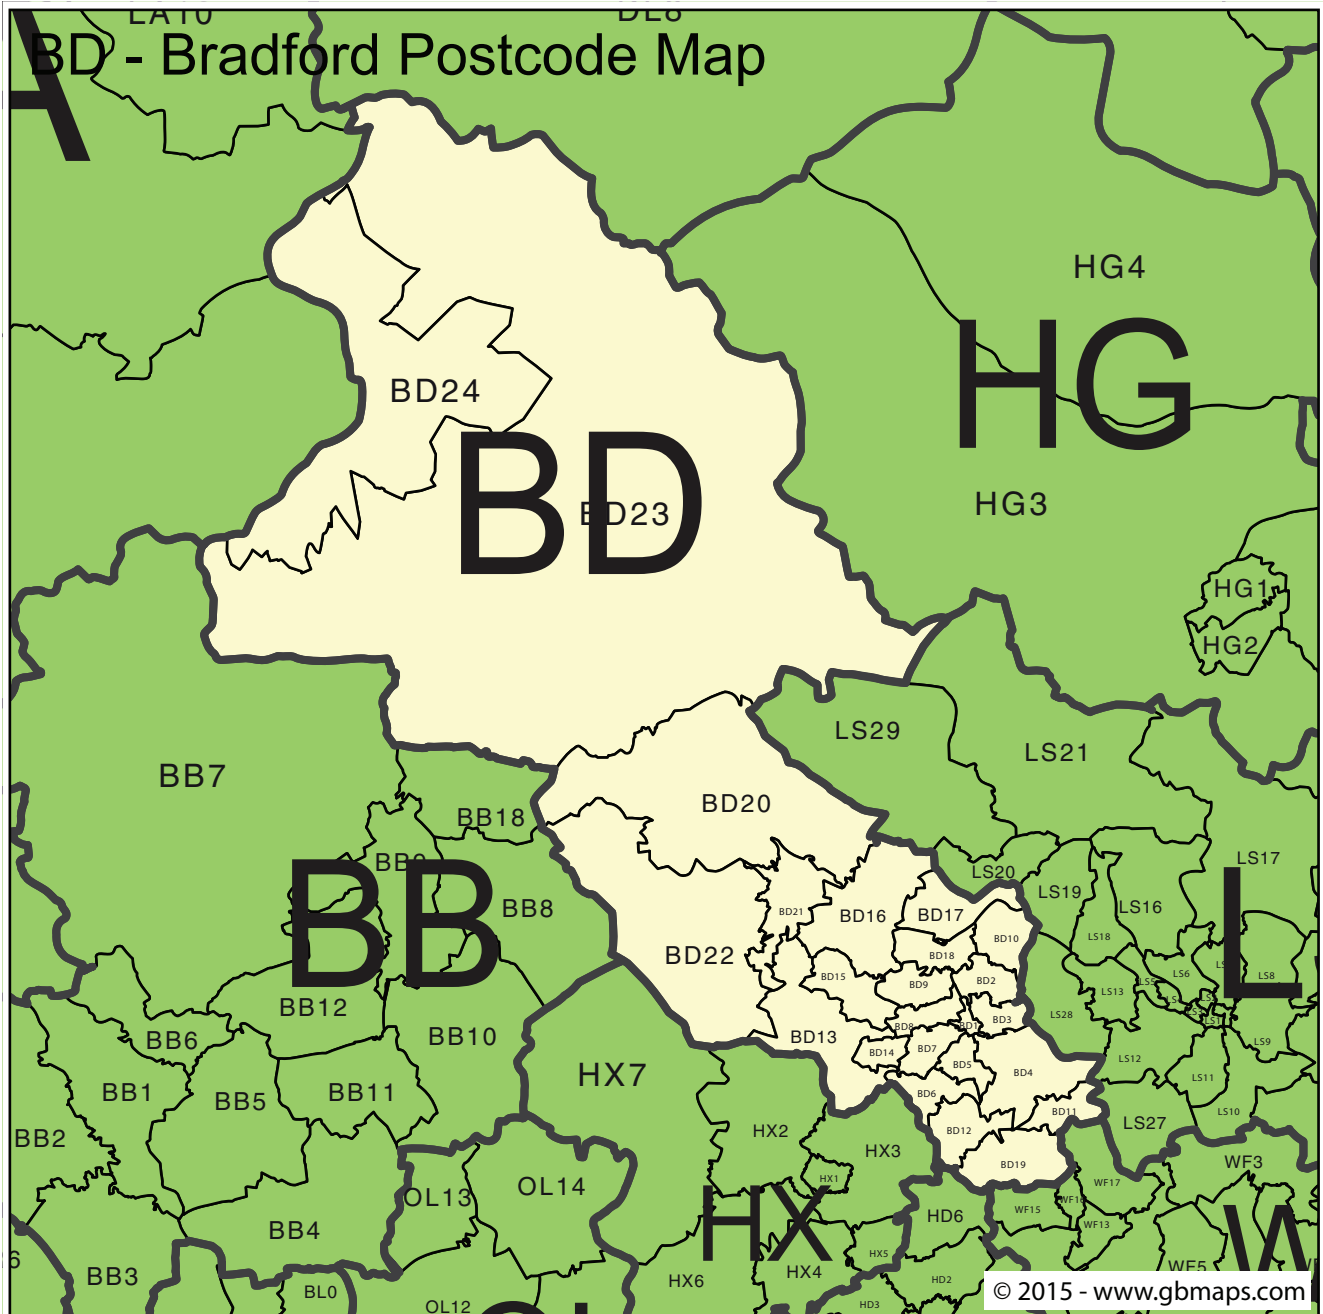

BD - Bradford 4-Digit PostCode Area and District Map

Try our EASY to use online tool and color the whole UK Postcode Districts map into different zones, sales territories, delivery charge zones or statistical areas. Save your professional map as a globally recognised Editable Adobe Acrobat PDF file.

Totally FREE to TRY

Try the Colour Your Own Map system here.