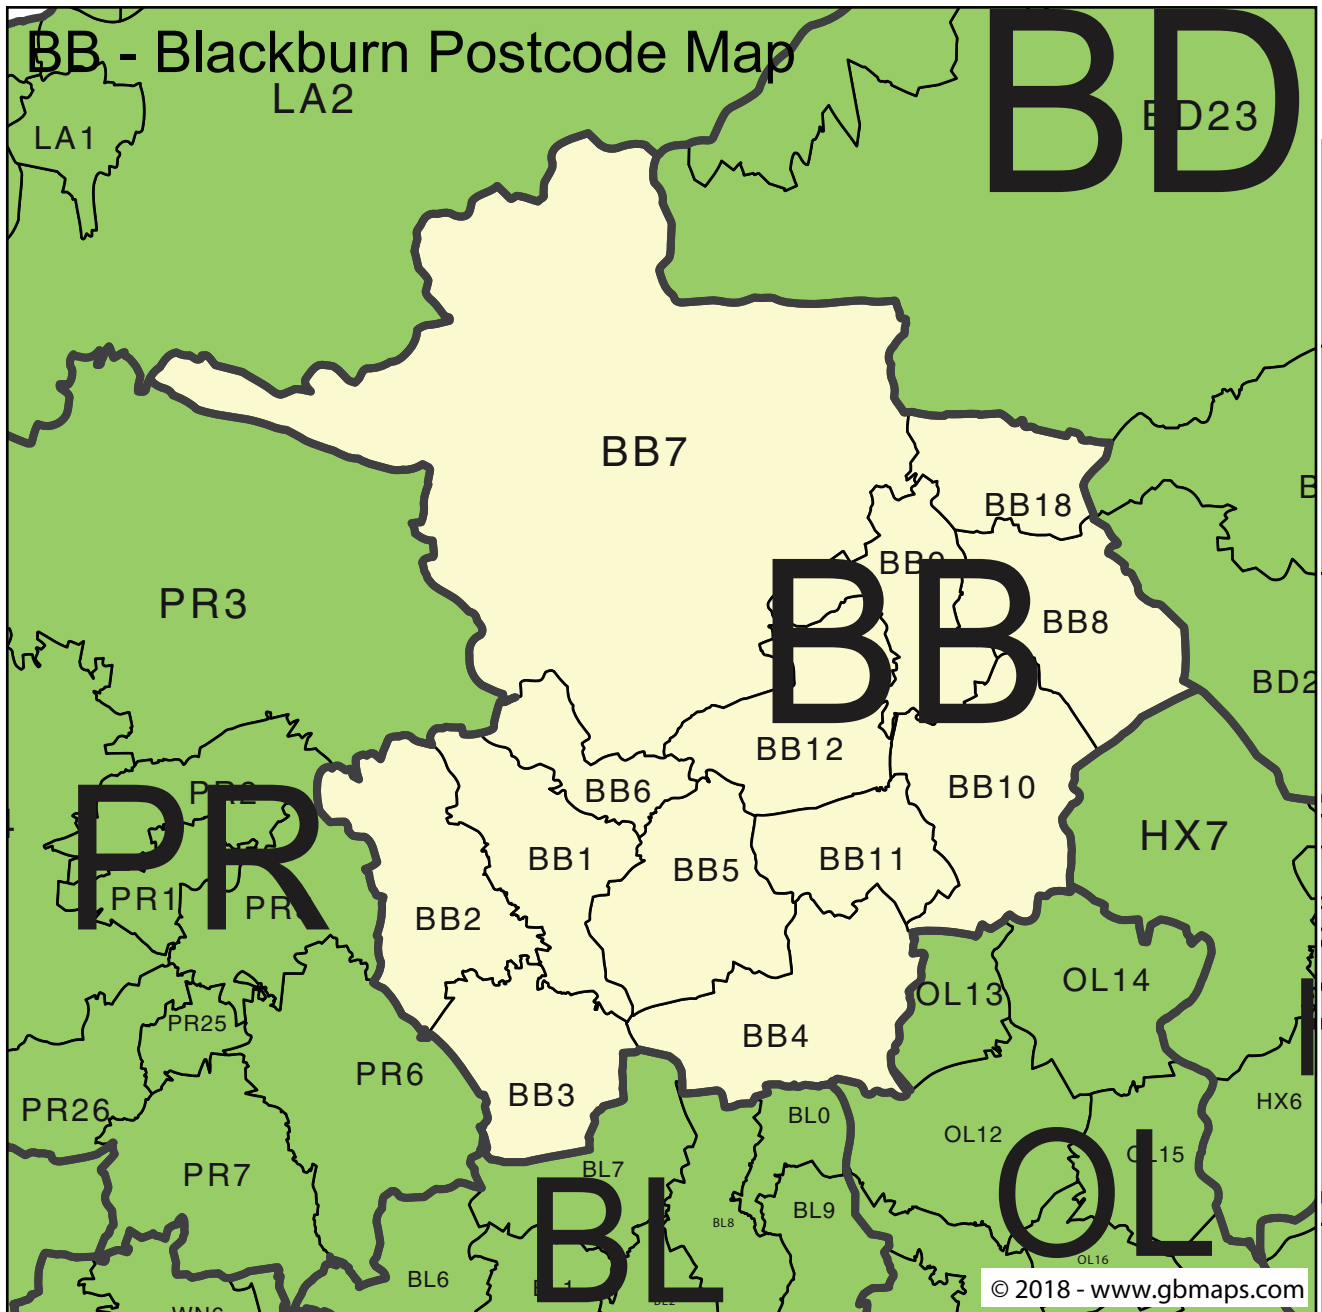

BB - Blackburn 4-Digit PostCode Area and District Map

Try our EASY to use online tool and color the whole UK Postcode Districts map into different zones, sales territories, delivery charge zones or statistical areas. Save your professional map as a globally recognised Editable Adobe Acrobat PDF file.

Totally FREE to TRY

[Try the Colour Your Own Map system here.](#)