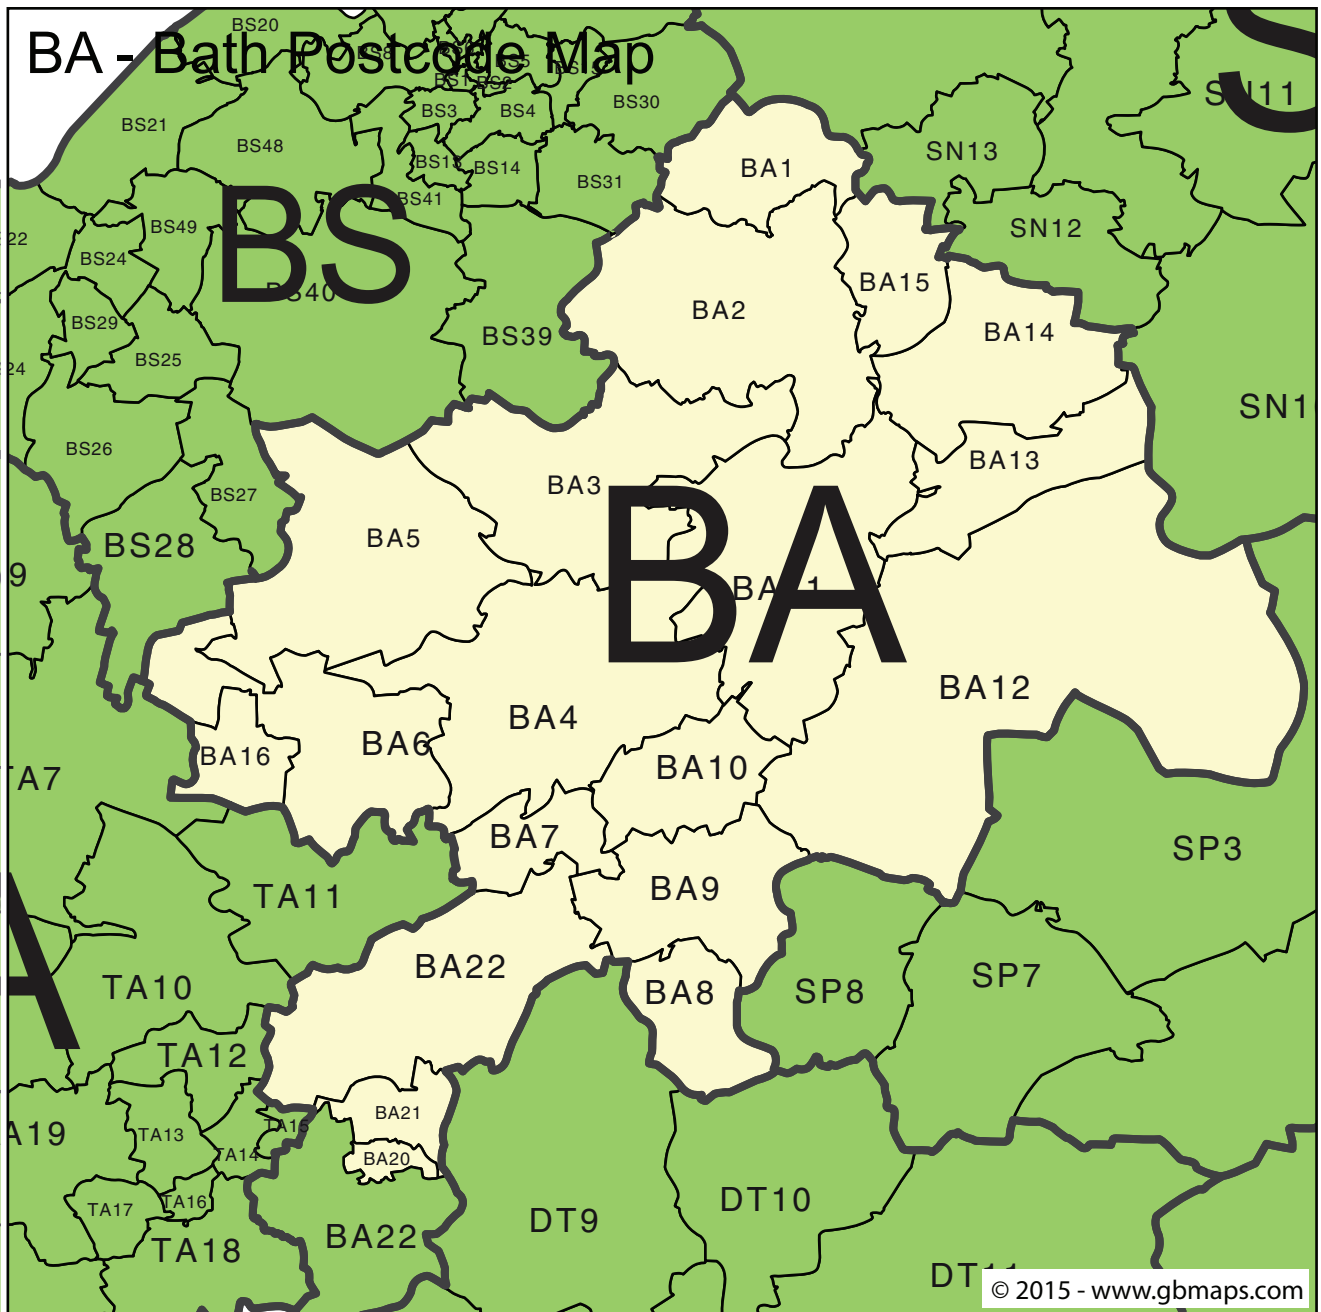

BA - Bath 4-Digit PostCode Area and District Map

Try our EASY to use online tool and color the whole UK Postcode Districts map into different zones, sales territories, delivery charge zones or statistical areas. Save your professional map as a globally recognised Editable Adobe Acrobat PDF file.

Totally FREE to TRY

Try the Colour Your Own Map system here.