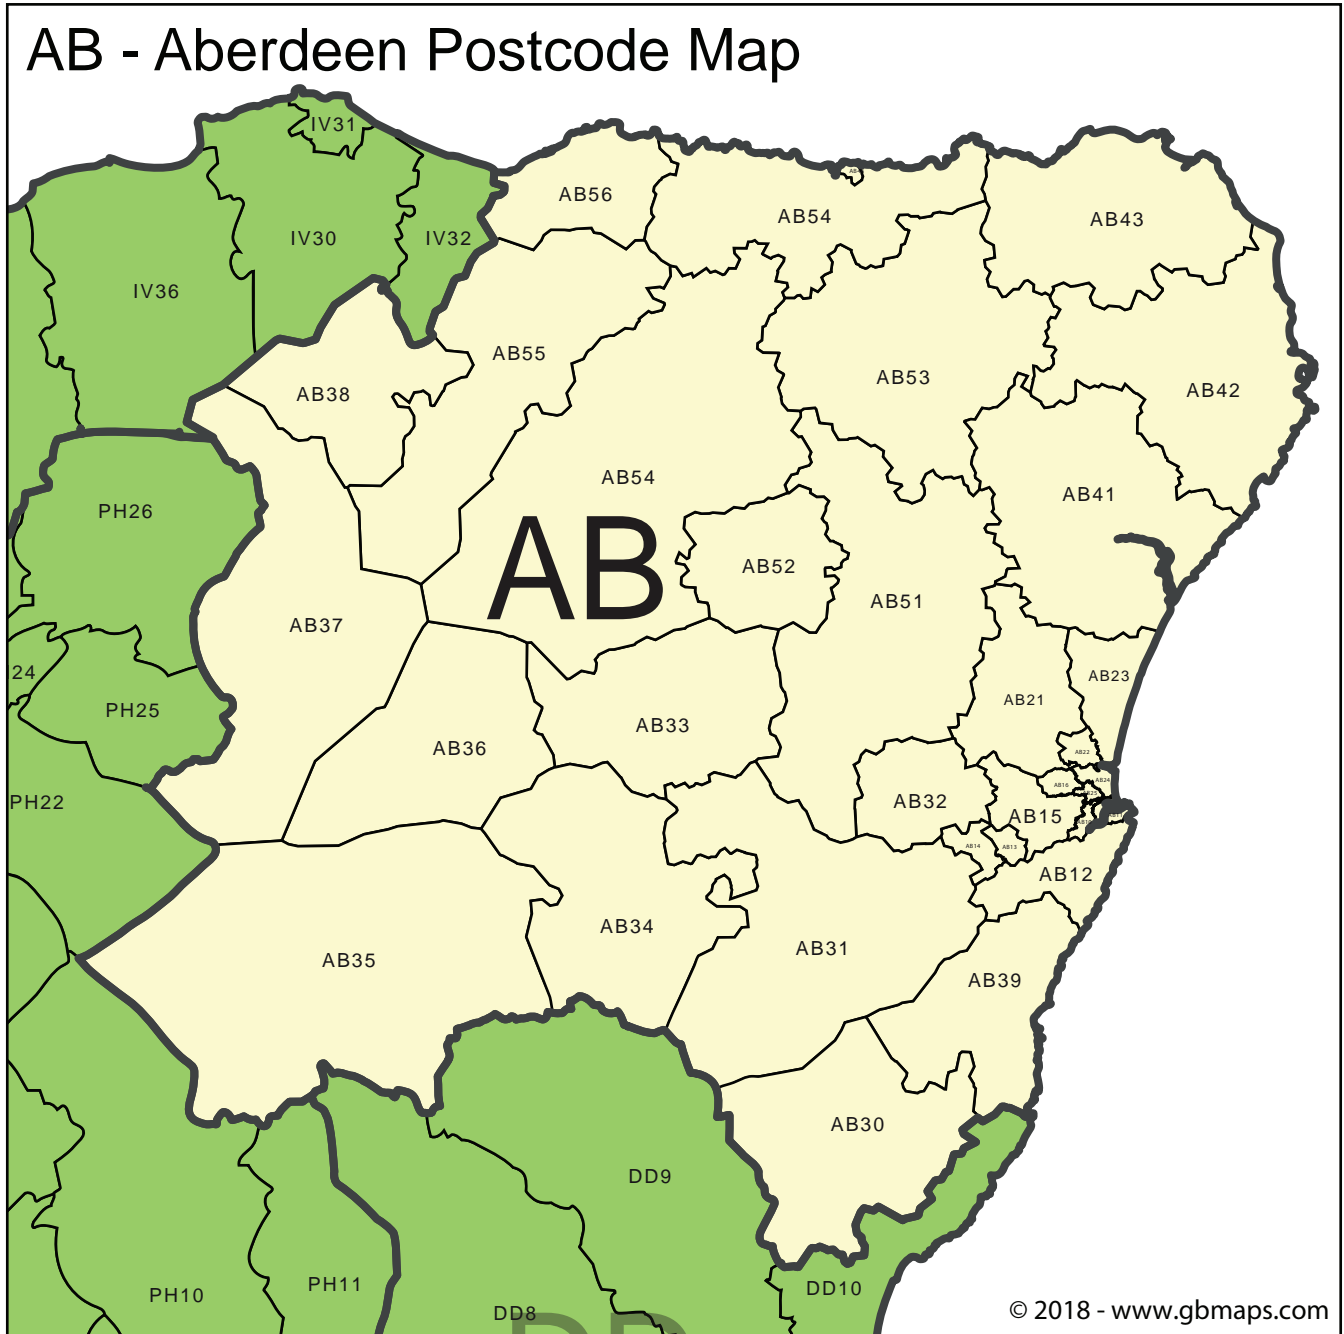

AB - Aberdeen 4-Digit PostCode Area and District Map

Try our EASY to use online tool and color the whole UK Postcode Districts map into different zones, sales territories, delivery charge zones or statistical areas. Save your professional map as a globally recognised Editable Adobe Acrobat PDF file.

Totally FREE to TRY

[Try the Colour Your Own Map system here.](#)