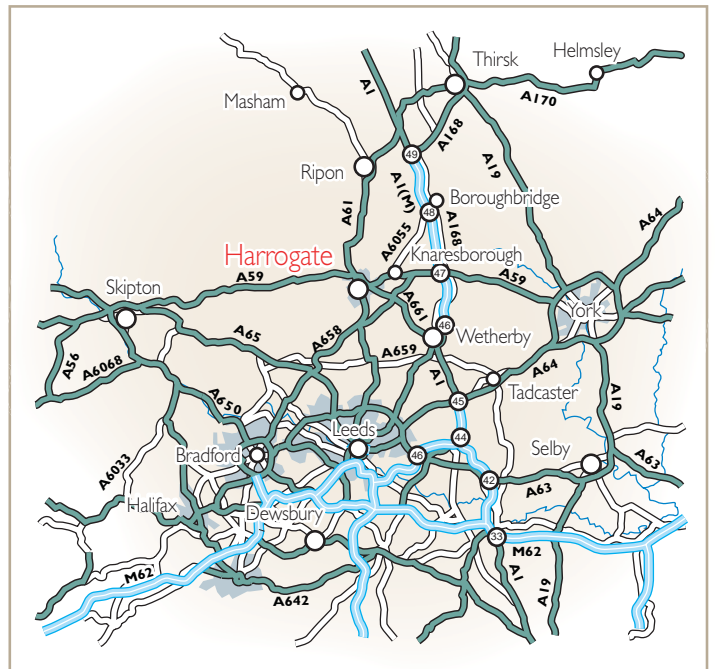

### From the M1 & A1 (M) South

Exit the A1, Junction 47 signposted York & Harrogate, on to the A59. 1st exit off the roundabout at the top of the slip road, signposted Harrogate. Take the 3rd exit at the roundabout for the A661. Continue to Empress Roundabout, take 2nd exit signed Town Centre. Continue to Prince of Wales Roundabout take 3rd exit on to West Park, signed Ripon. Continue to lights at bottom of hill. Straight across the lights and first left turn in to Swan Road - Hotel on right.

### From the M62 Manchester

Exit the M62 on to the M1 North continue to the A1(M) North - follow directions from A1(M) South, above

### From the A1 (M) North

Exit the A1, Junction 47 signposted York & Harrogate, on to the A59. 3rd exit off the roundabout at the top of the slip road, signposted Harrogate. Take the 3rd exit at the roundabout for the A661. Continue to Empress Roundabout, take 2nd exit signed Town Centre. Continue to Prince of Wales Roundabout take 3rd exit on to West Park, signed Ripon. Continue to lights at bottom of hill. Straight across the lights and first left in to Swan Road - Hotel on right.

### By Air

Leeds Bradford Airport is approximately 10 miles away from our location.