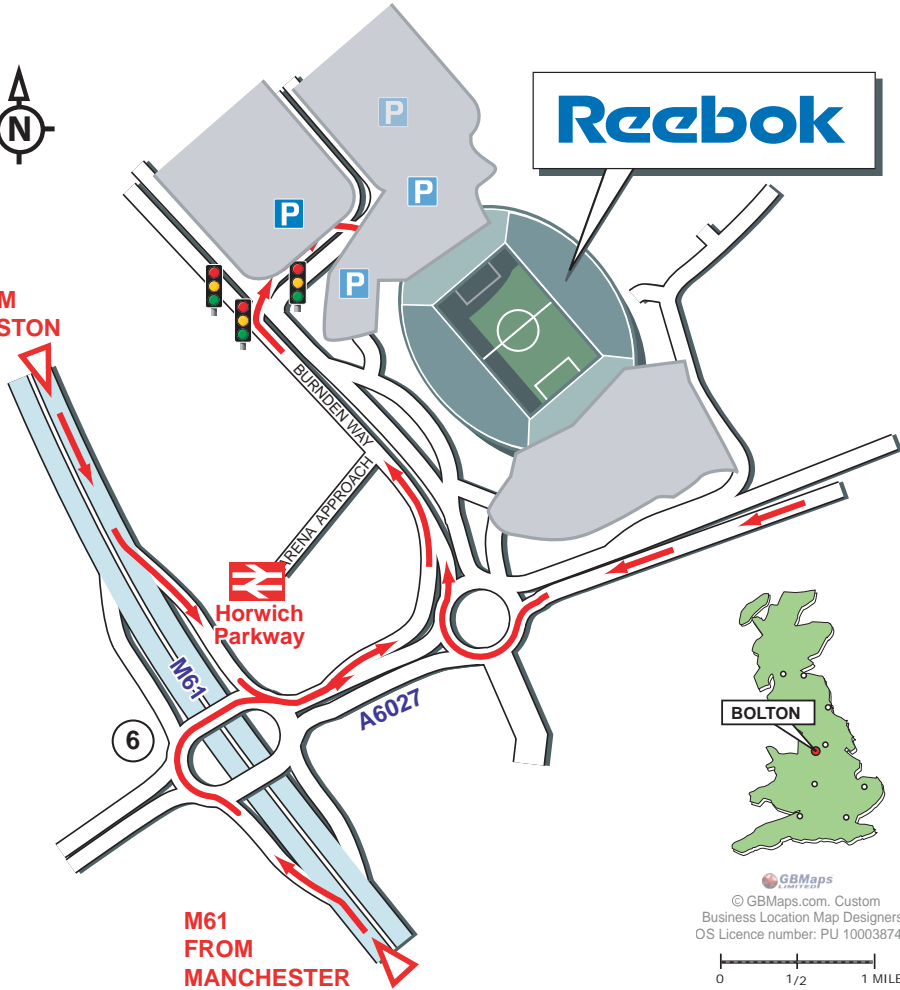

**Reebok**

**M61  
FROM  
PRESTON**

**M61  
FROM  
MANCHESTER**

**BOLTON**

GBMaps  
© GBMaps.com. Custom  
Business Location Map Designers  
OS Licence number: PU 100038745

0 1/2 1 MILE