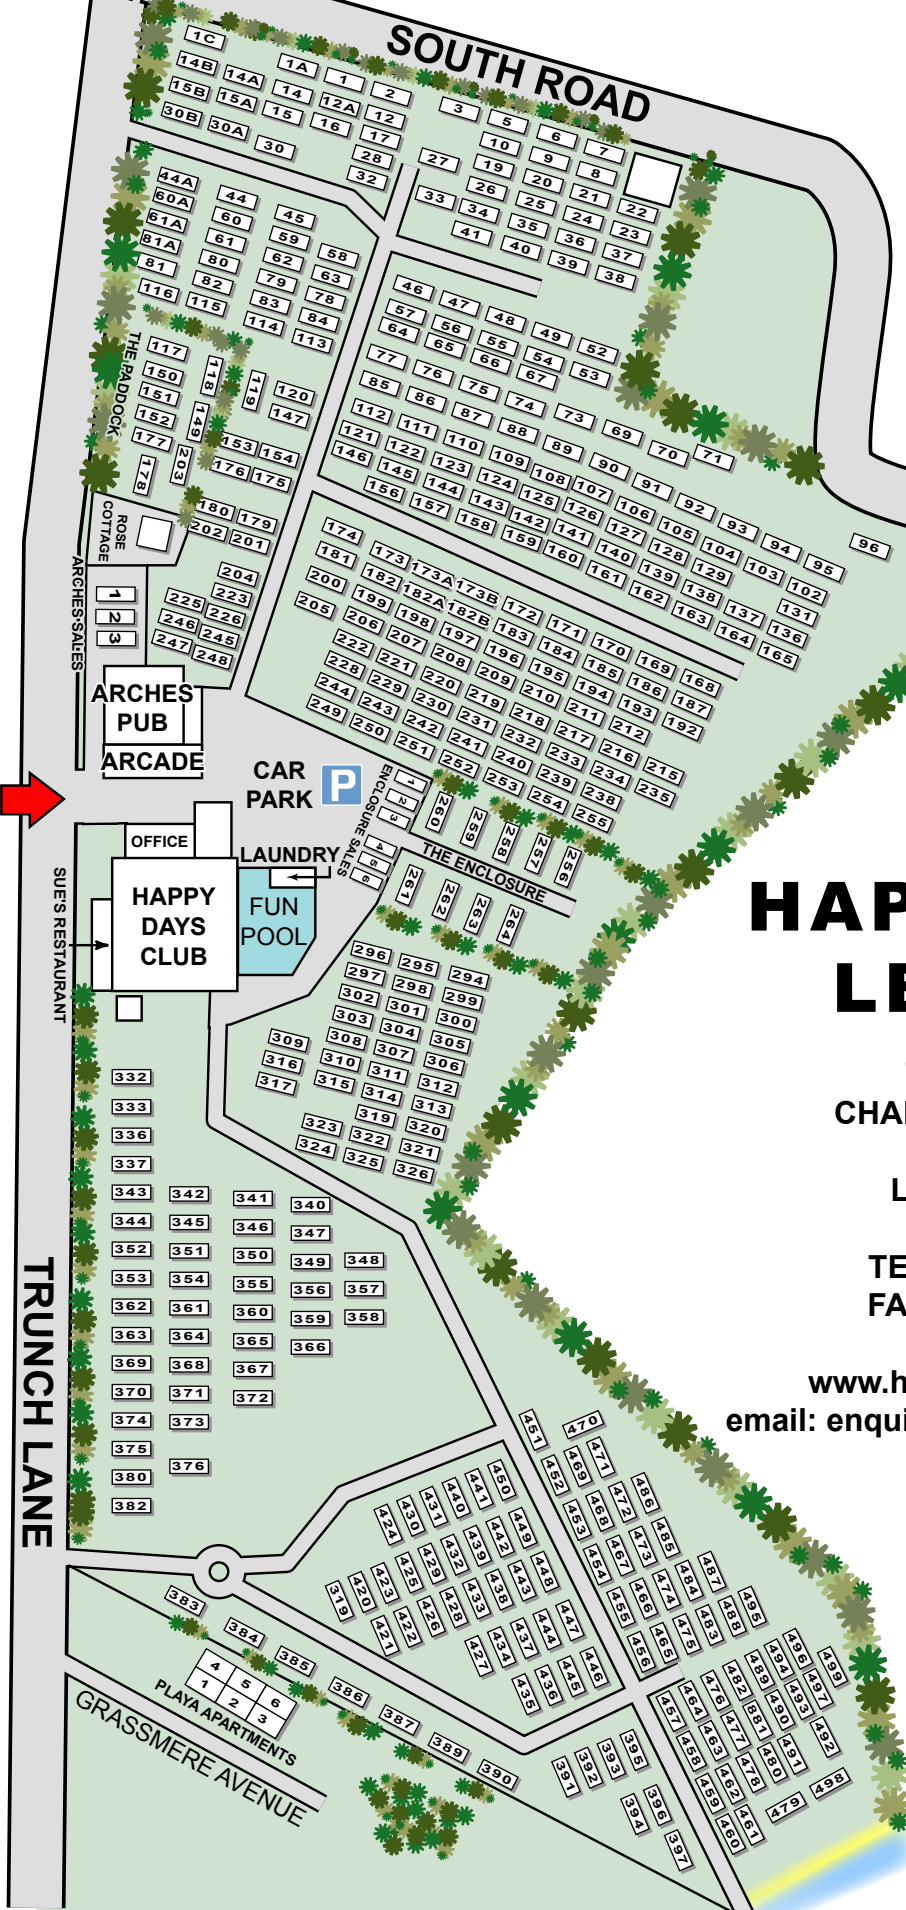

SHOWGROUND SALES

SOUTH ROAD

ENTRANCE

HAPPY DAYS LEISURE

TRUNCH LANE
CHAPEL ST. LEONARDS
SKEGNESS
LINCS. PE24 5TU

TEL: (01754) 872341
FAX: (01754) 875180

www.happydaysleisure.com
email: enquire@happydaysleisure.com

TRUNCH LANE

GRASSMERE AVENUE
PLAYA APARTMENTS

PRIVATE BEACH ENTRANCE