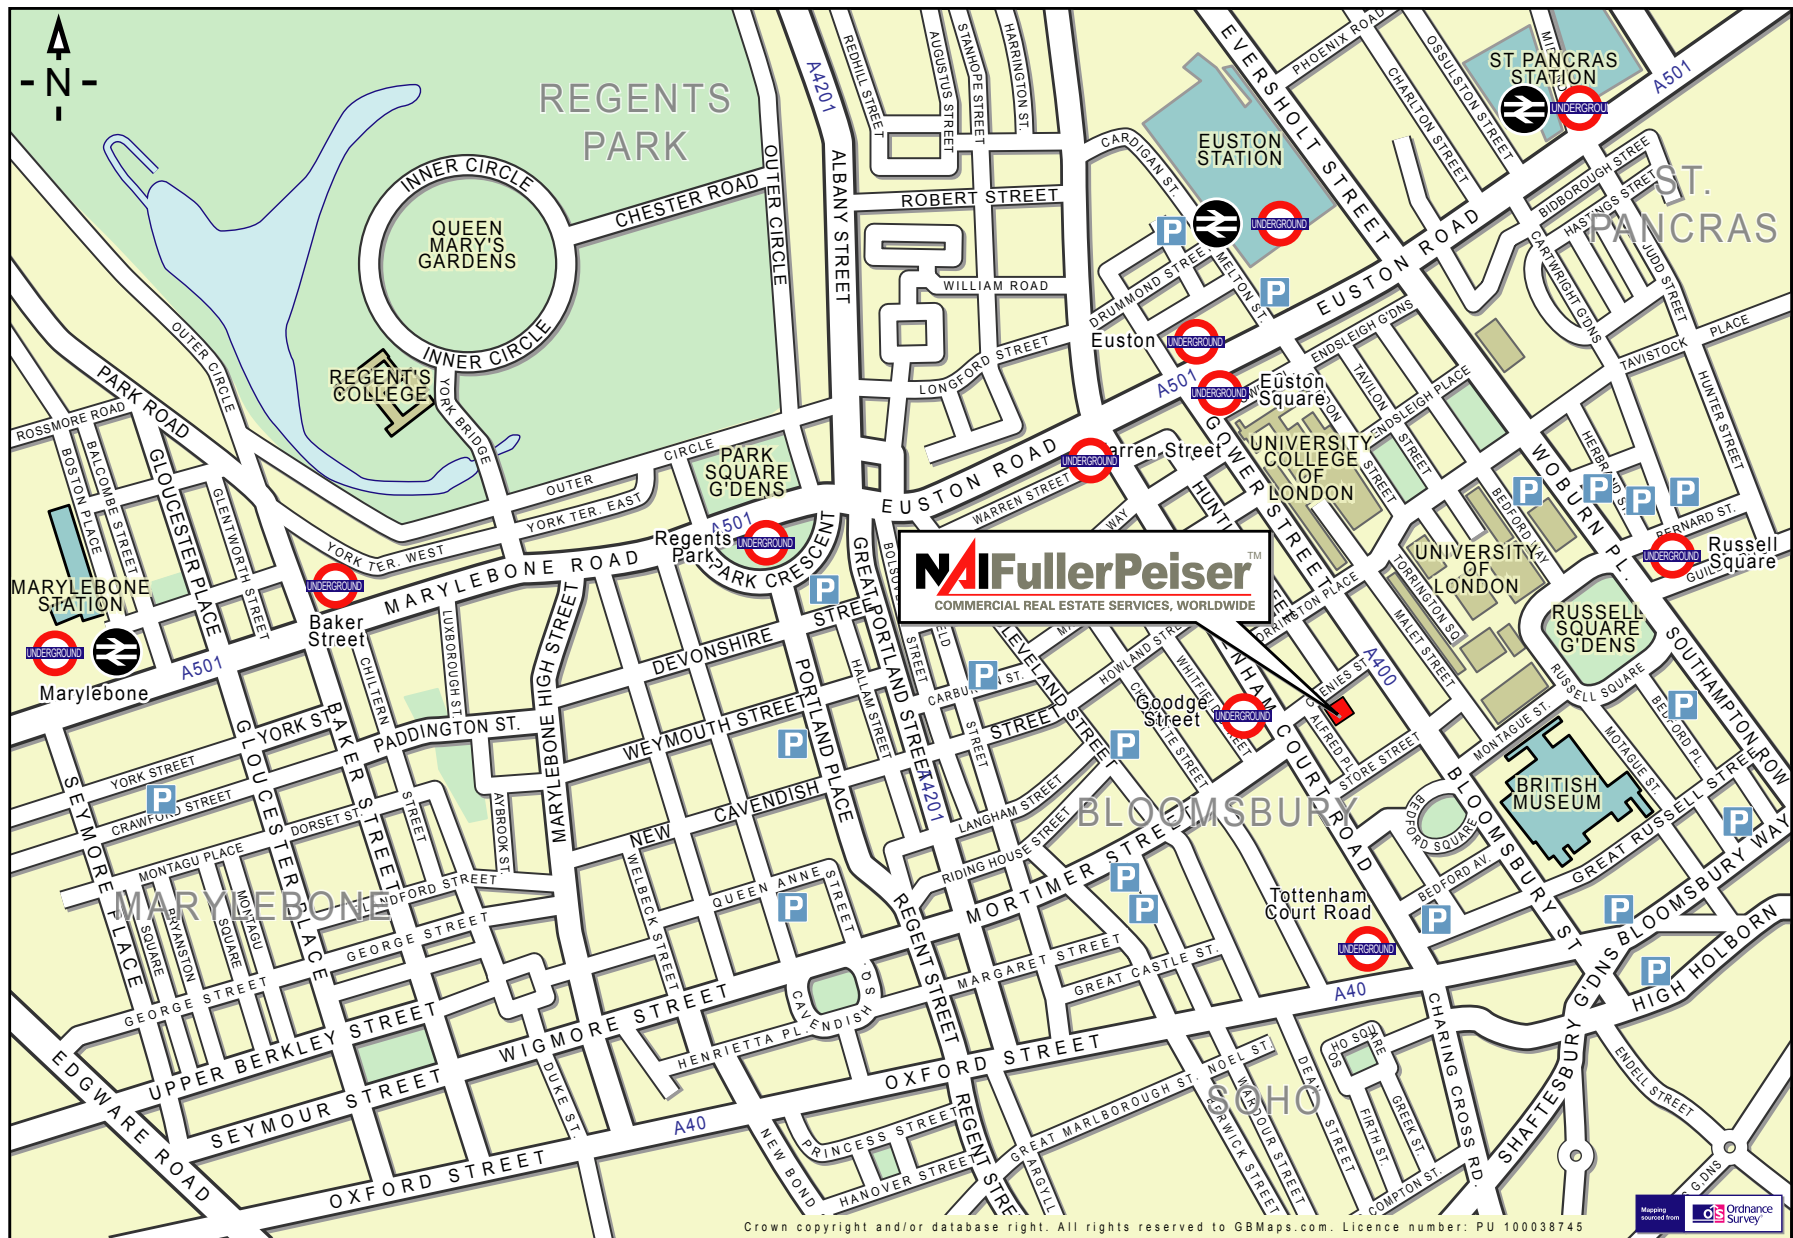

Travel Information

The closest underground stations are Gode Street and Tottenham Court Road, both are a short walk to our offices.

From Tottenham Court Road tube station, exit the station and head north. Continue along Tottenham Court Road until you reach Store Street and turn right. Take your next left into Alfred Place. Whittington House is the last building on the right hand side.

If traveling by car on the A501, Follow signs for the University College of London, turning right onto Gower Street.

The nearest car park is on Bedford Avenue, and is a short walk to our offices.

Whittington House
19-30 Alfred Place
London
WC1E 7EA