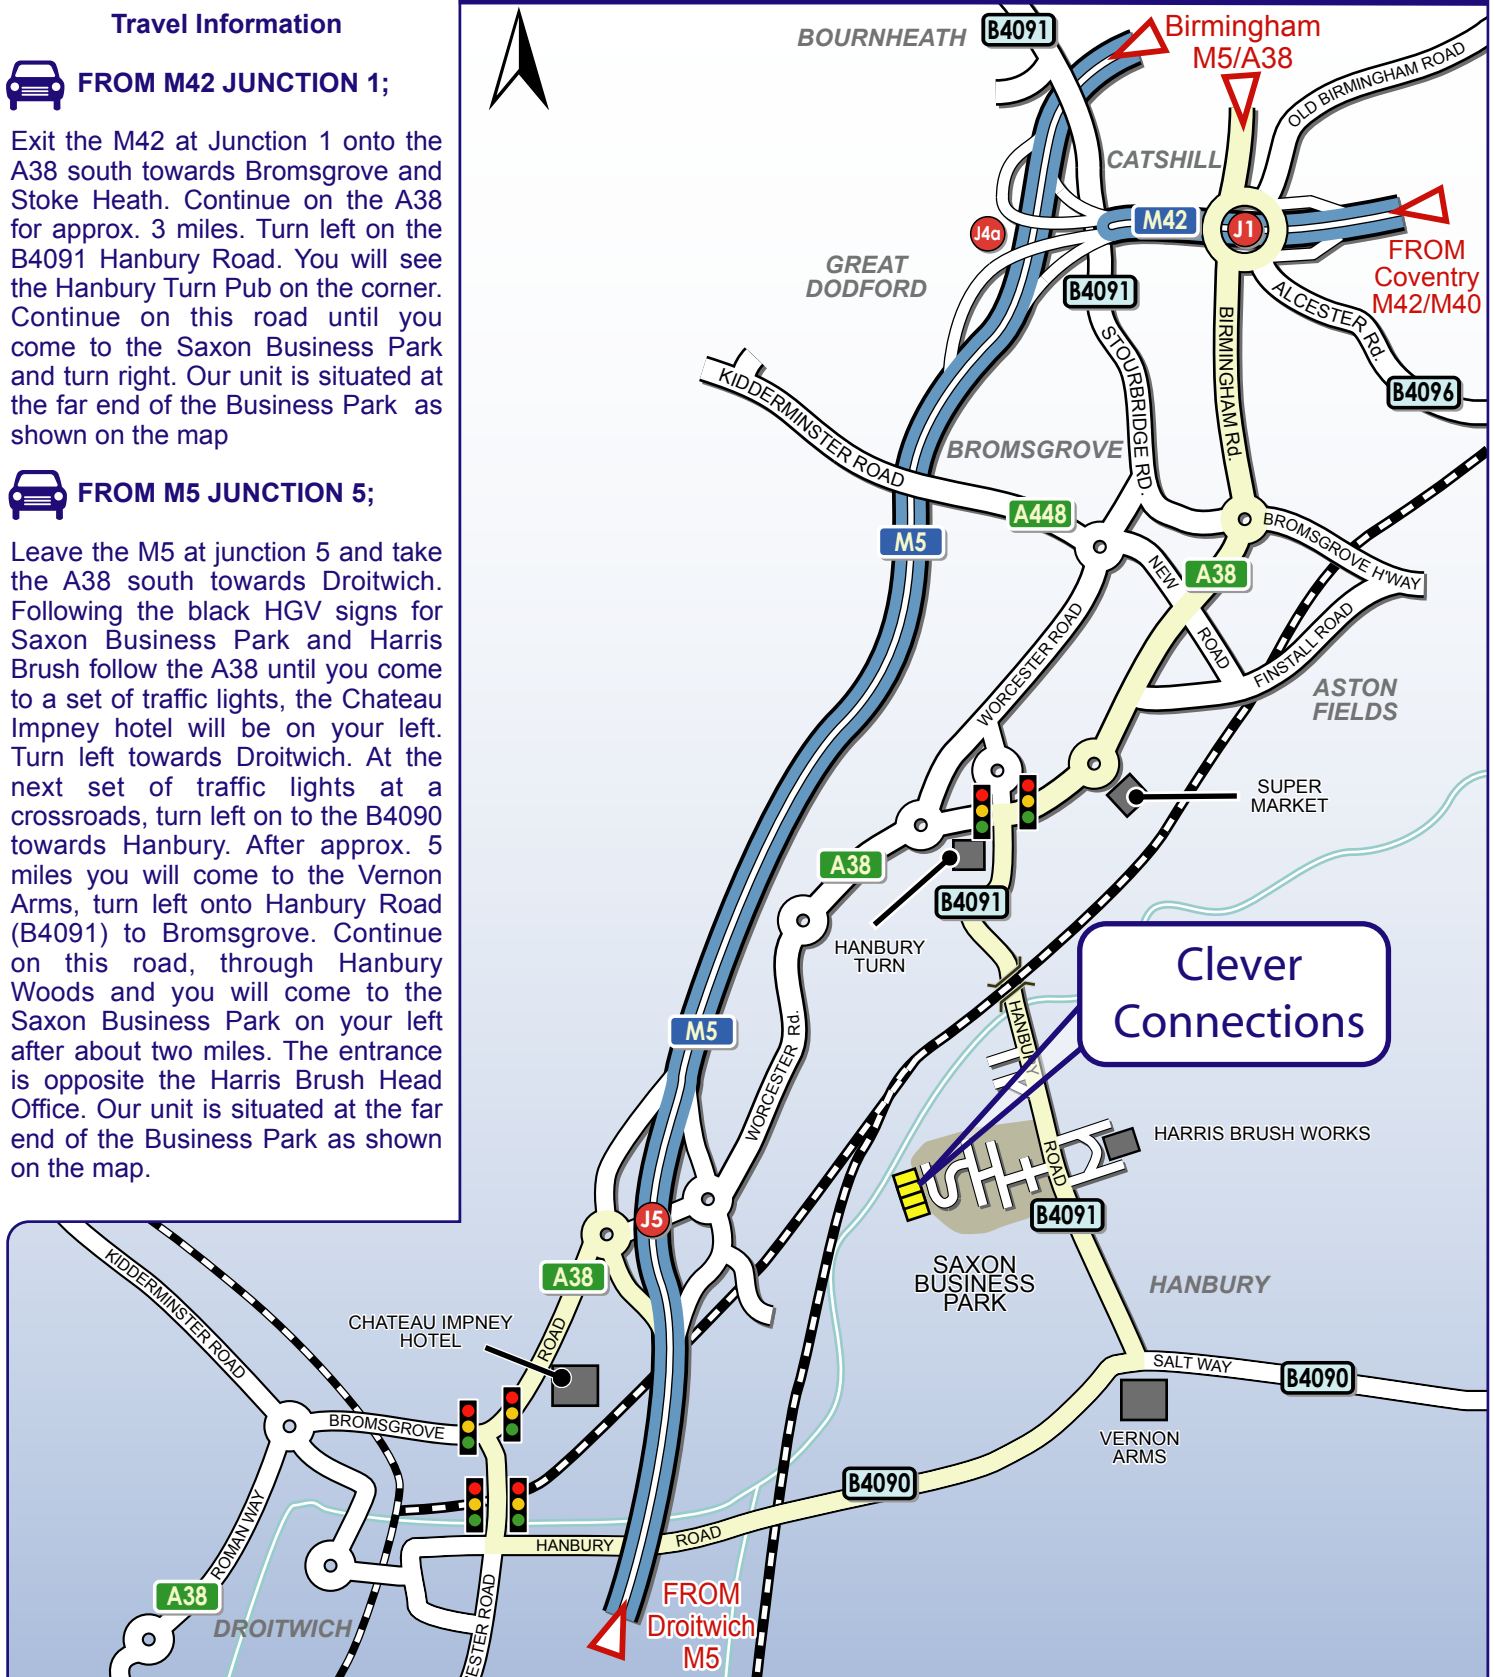

## Travel Information

### FROM M42 JUNCTION 1;

Exit the M42 at Junction 1 onto the A38 south towards Bromsgrove and Stoke Heath. Continue on the A38 for approx. 3 miles. Turn left on the B4091 Hanbury Road. You will see the Hanbury Turn Pub on the corner. Continue on this road until you come to the Saxon Business Park and turn right. Our unit is situated at the far end of the Business Park as shown on the map

### FROM M5 JUNCTION 5;

Leave the M5 at junction 5 and take the A38 south towards Droitwich. Following the black HGV signs for Saxon Business Park and Harris Brush follow the A38 until you come to a set of traffic lights, the Chateau Impney hotel will be on your left. Turn left towards Droitwich. At the next set of traffic lights at a crossroads, turn left on to the B4090 towards Hanbury. After approx. 5 miles you will come to the Vernon Arms, turn left onto Hanbury Road (B4091) to Bromsgrove. Continue on this road, through Hanbury Woods and you will come to the Saxon Business Park on your left after about two miles. The entrance is opposite the Harris Brush Head Office. Our unit is situated at the far end of the Business Park as shown on the map.

## Our Location

Unit 3 Warwick Court, Saxon Business Park, Hanbury Road, Bromsgrove, Worcestershire, B60 4AD.