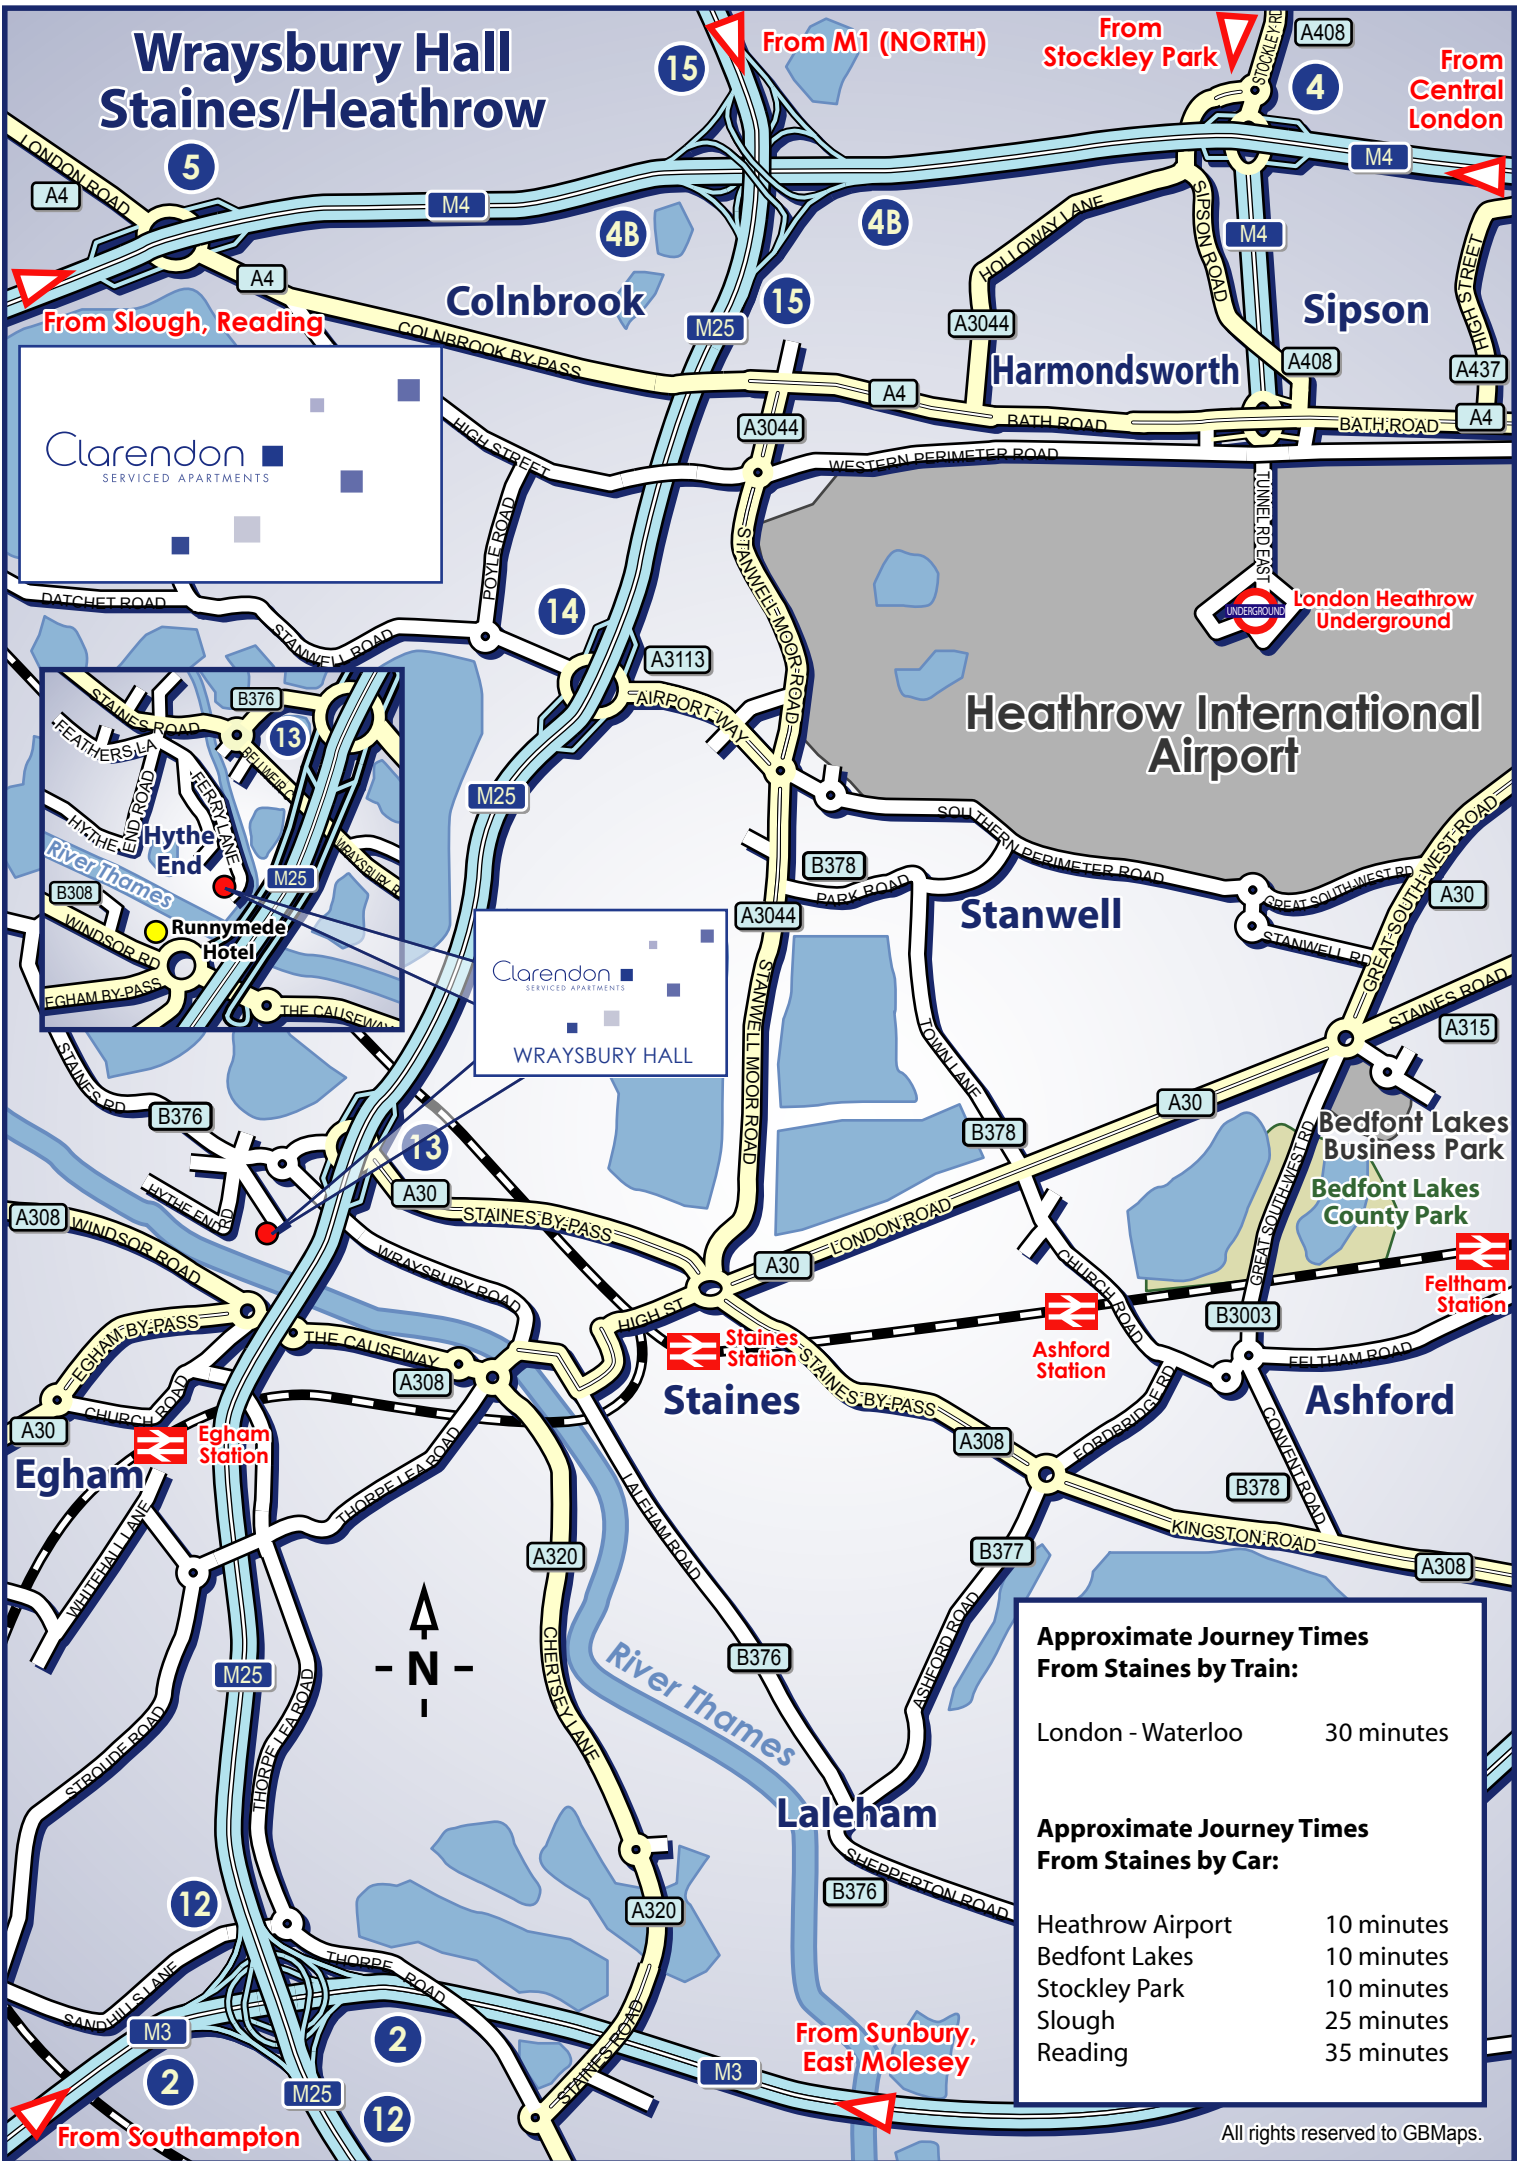

# Wraysbury Hall Staines/Heathrow

Clarendon  
SERVICED APARTMENTS  
WRAYSBURY HALL

Approximate Journey Times From Staines by Train:	
London - Waterloo	30 minutes
Approximate Journey Times From Staines by Car:	
Heathrow Airport	10 minutes
Bedfont Lakes	10 minutes
Stockley Park	10 minutes
Slough	25 minutes
Reading	35 minutes