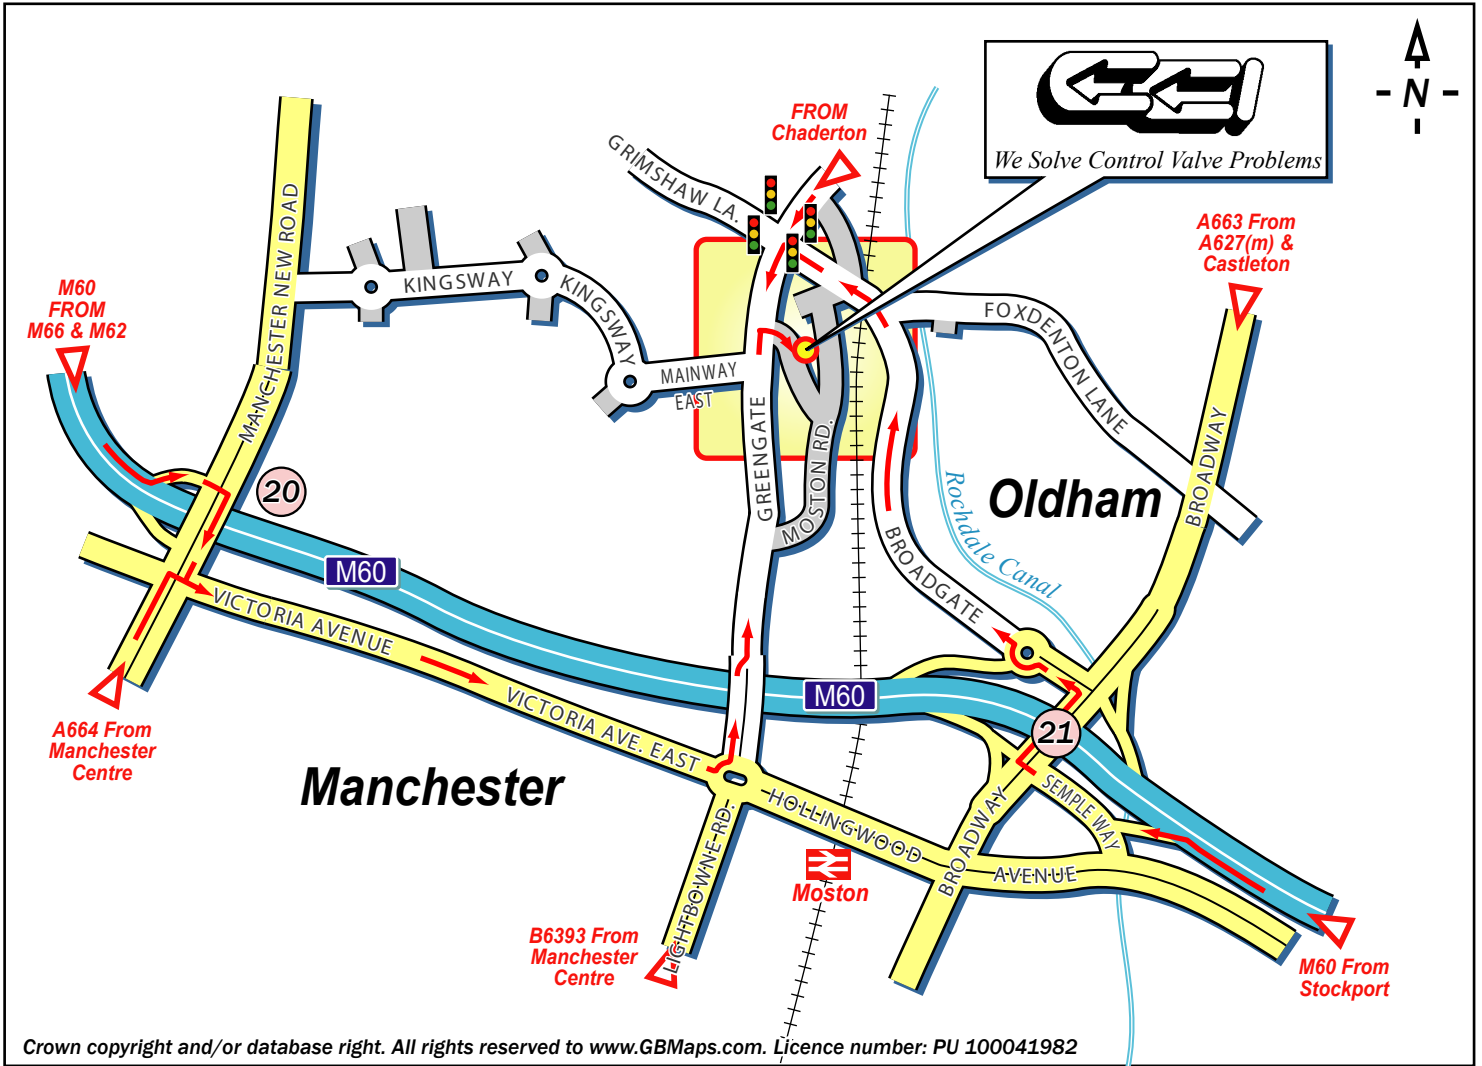

Crown copyright and/or database right. All rights reserved to www.GBMaps.com. Licence number: PU 100041982