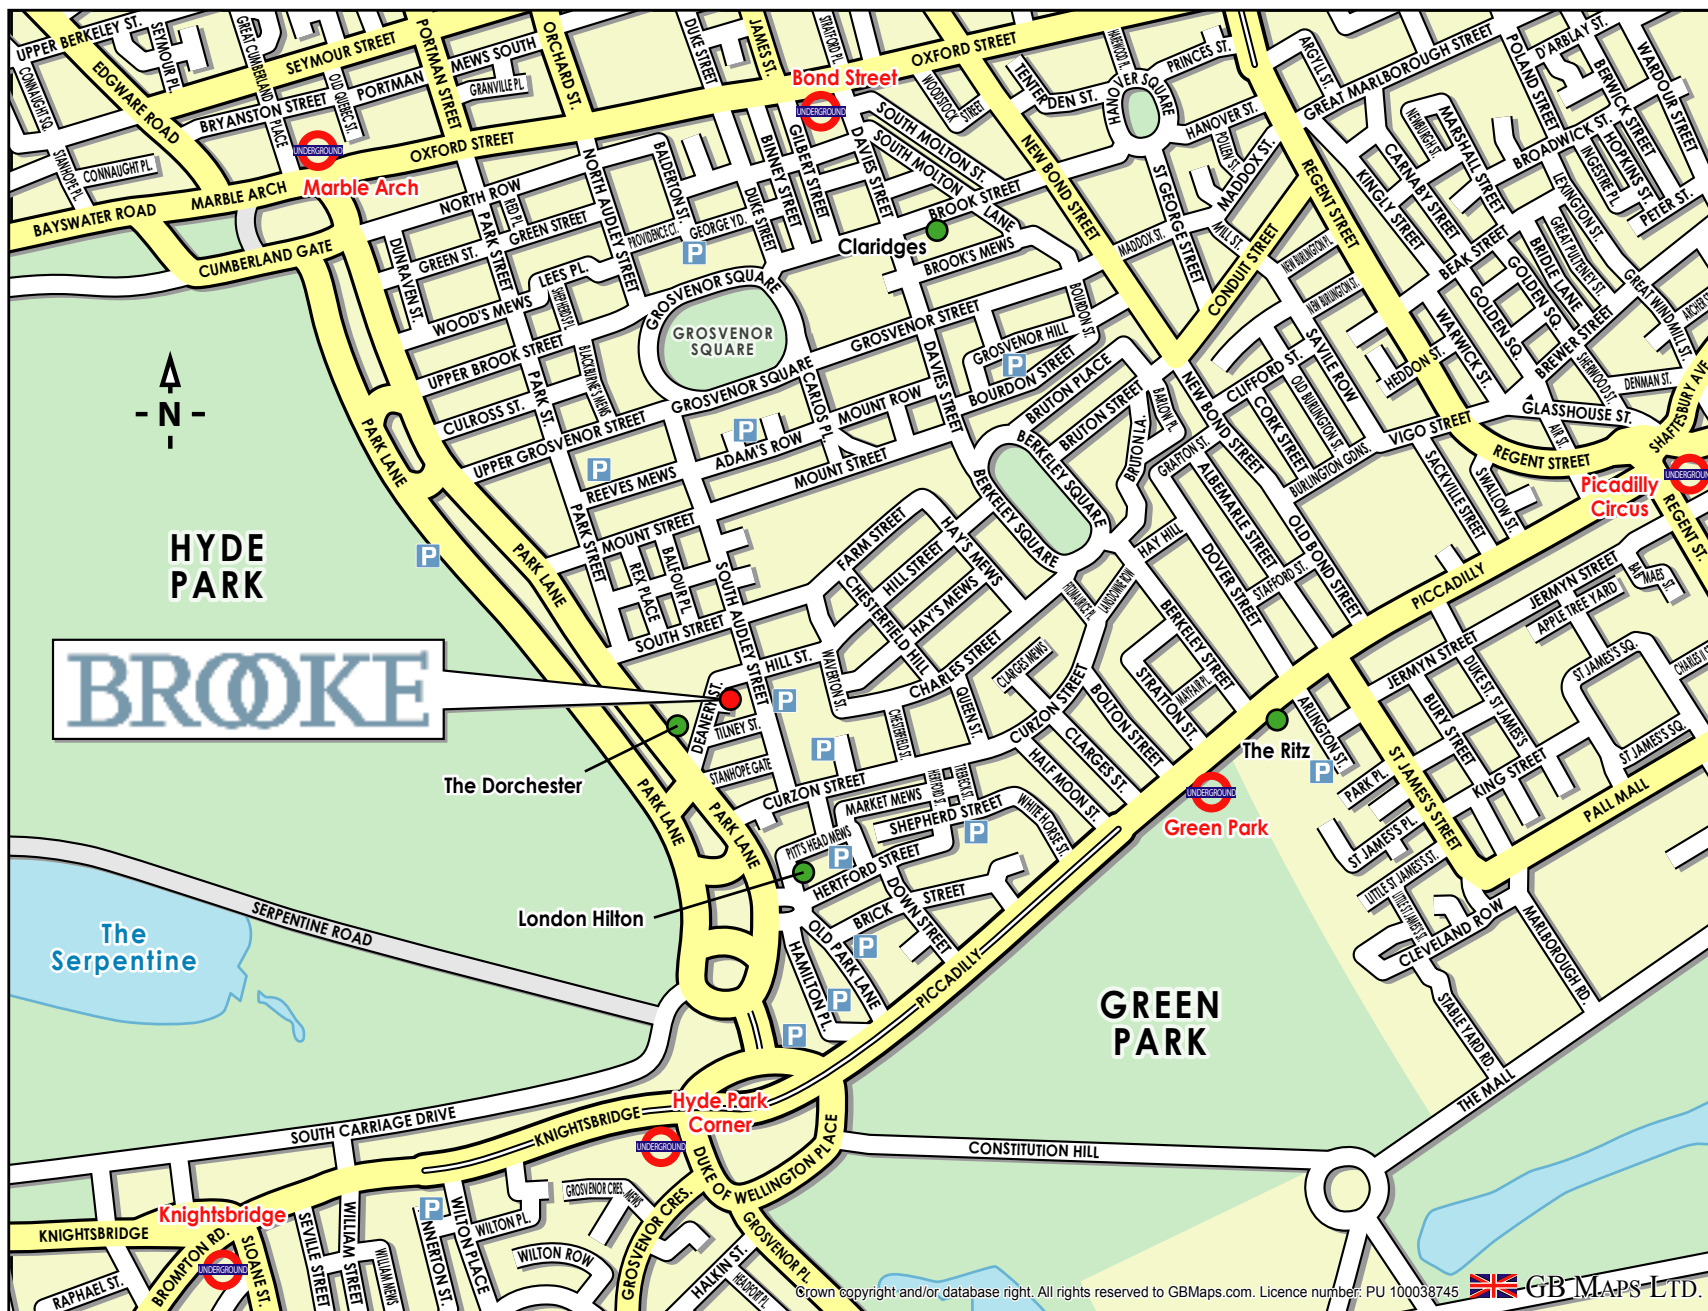

# TRAVEL DIRECTIONS

**Underground:**  
The closest tube stations are Green Park (Piccadilly, Victoria and Jubilee Lines), Hyde Park Corner (Piccadilly Line) and Bond Street (Central and Jubilee Lines). All are about a ten minute walk from our offices.

**Access by road:**  
Deanery Street is located in the West End of London in Mayfair. Deanery Street runs alongside The Dorchester Hotel and is one way from Park Lane to South Audley Street. Our offices are opposite The Dorchester Hotel. Deanery Street is located within the Congestion Charging Zone for Central London.

**Parking:**  
The closest car parks are on South Audley Street and Curzon Street.

**Buses:**  
Buses stop on Park Lane and Piccadilly.

© Crown copyright and/or database right. All rights reserved to GBMaps.com. Licence number: PU 100038745 GB MAPS LTD.