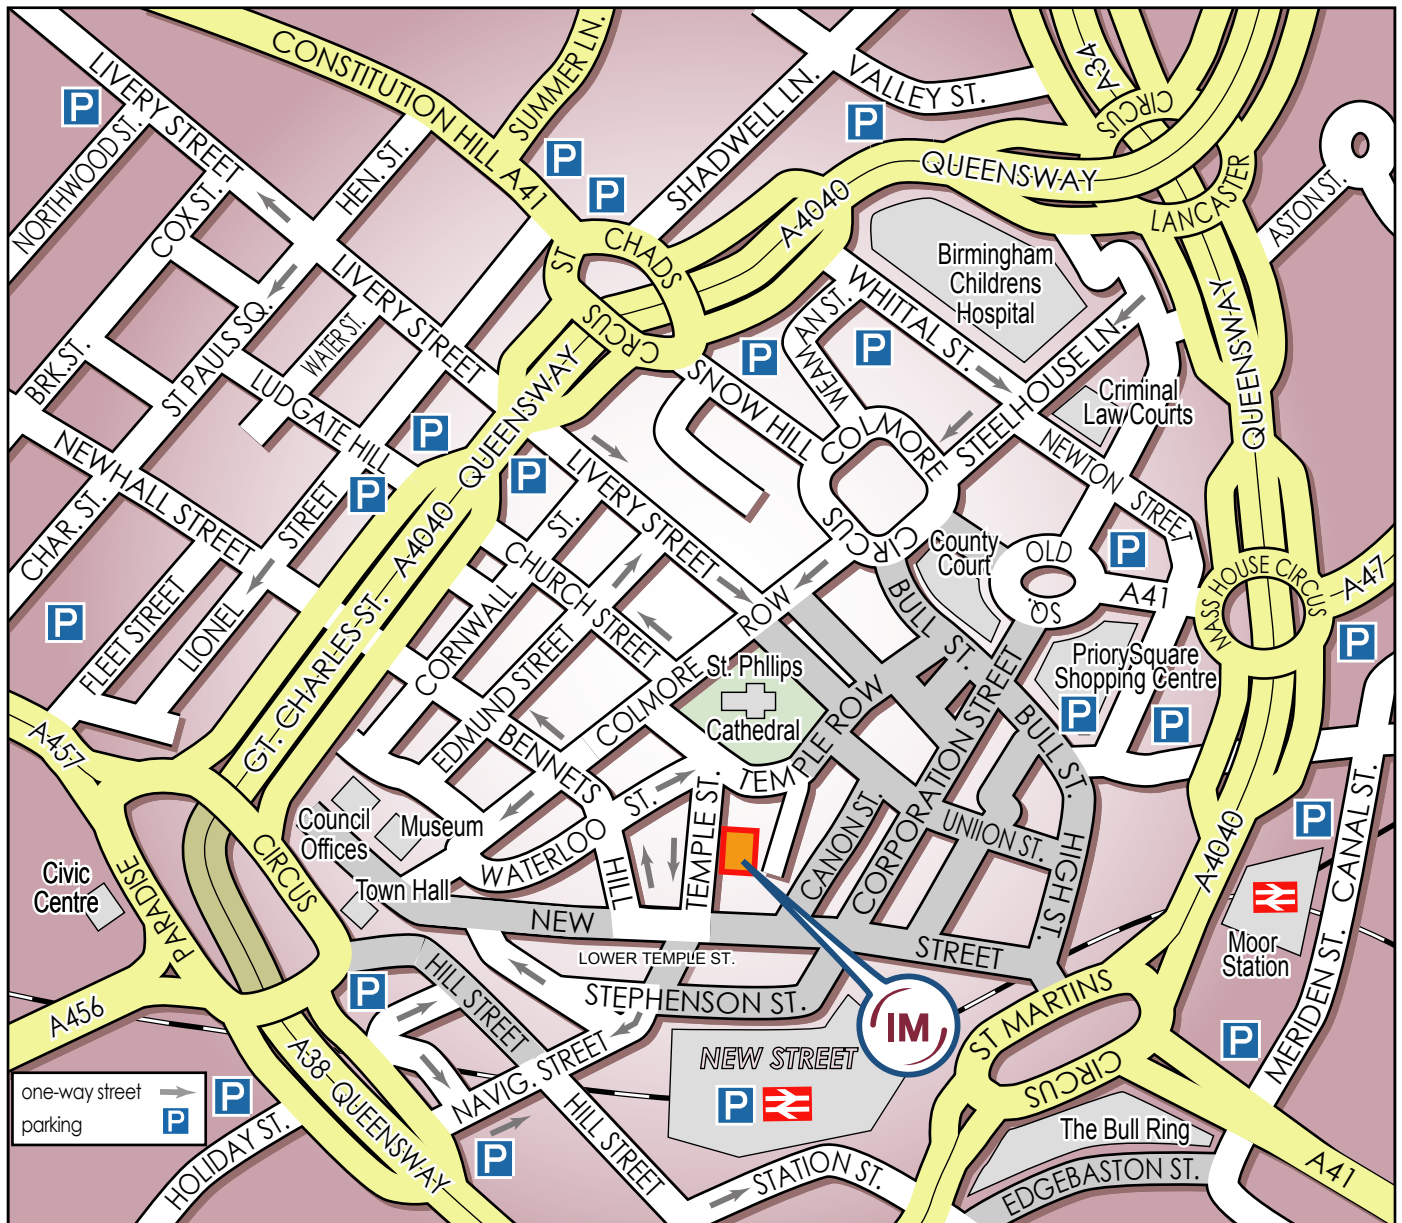

by road

Travelling to Birmingham City Centre via M6

- Leave the M6 at Junction 6 and join the A38(M) (signposted A38(M) Birmingham E & Cen).
- Continue straight ahead towards the City Centre (A38 Aston Road).
- As the A38 flyover turns right, bear left onto St Chads Queensway (the Thistle Hotel will be on your left).
- Turn left onto Snow Hill.
- You will then approach Colmore Circus Queensway (Roundabout), turn right into Colmore Row.

- Proceed along Colmore Row and take the first left after the Cathedral onto Temple Row.
- Temple Street is the second turning on the right. Our office is located half way down on the left.

Travelling to Birmingham City Centre from the North East

- The best route into Birmingham City Centre from the North East is via the A38.
- Stay on the A38 following signs for the M6.
- The A38 will eventually lead to the M6 junction 6 (Spaghetti Junction). Do not join the M6, follow signs for A38M Birmingham Central. Proceed as above.

routes into Birmingham City Centre

- When using local routes into Birmingham City Centre follow signs for Snow Hill Station, which is situated on Colmore Row. Proceed as above.

by air

- Birmingham Airport is approximately 40 minutes drive from Birmingham City Centre and our office.
- Take the M42 north and join the M6 North. Follow the directions above.

we are located at:

Imperial House 31, Temple Street,
Birmingham B2 5DB

Telephone: 0870 1500 100 Fax: 0121 212 2265

Web: imonline.co.uk

irwinmitchell