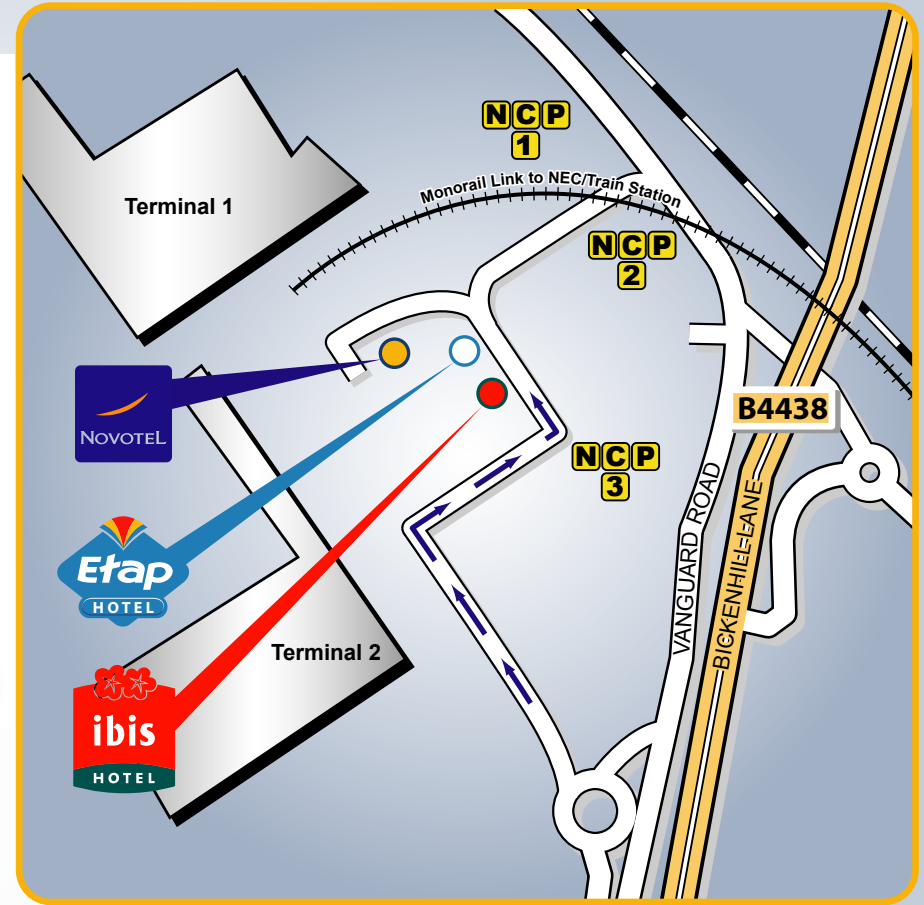

Ambassador Road  
Birmingham  
International Airport  
Birmingham  
B26 3AW

Tel: 0121 780 5858  
www.etaphotel.com

### Road Access

From the M42 junction 6 follow the signs for Birmingham International Airport. Once you have reached the airport perimeter, follow the signs for NCP Multistorey no 2, this car park is around the corner from the Novotel and opposite the Ibis and Etap Hotels. Drop off facilities are available immediately outside the Novotel, Ibis and Etap Hotels for 5 minutes only. There are no free parking facilities located at any of the hotels as all the car parks are managed through NCP and payable locally.

### Rail/NEC

From the concourse of Birmingham International Railway Station take the Monorail link to the airport which is complimentary, on arrival at the airport go down to the ground floor and towards the exit of terminal 1, the hotels are located opposite the entrance to Terminal 1.

### Airport

Birmingham International Airport (BHX) is located directly opposite the Novotel, Ibis and Etap Hotels.