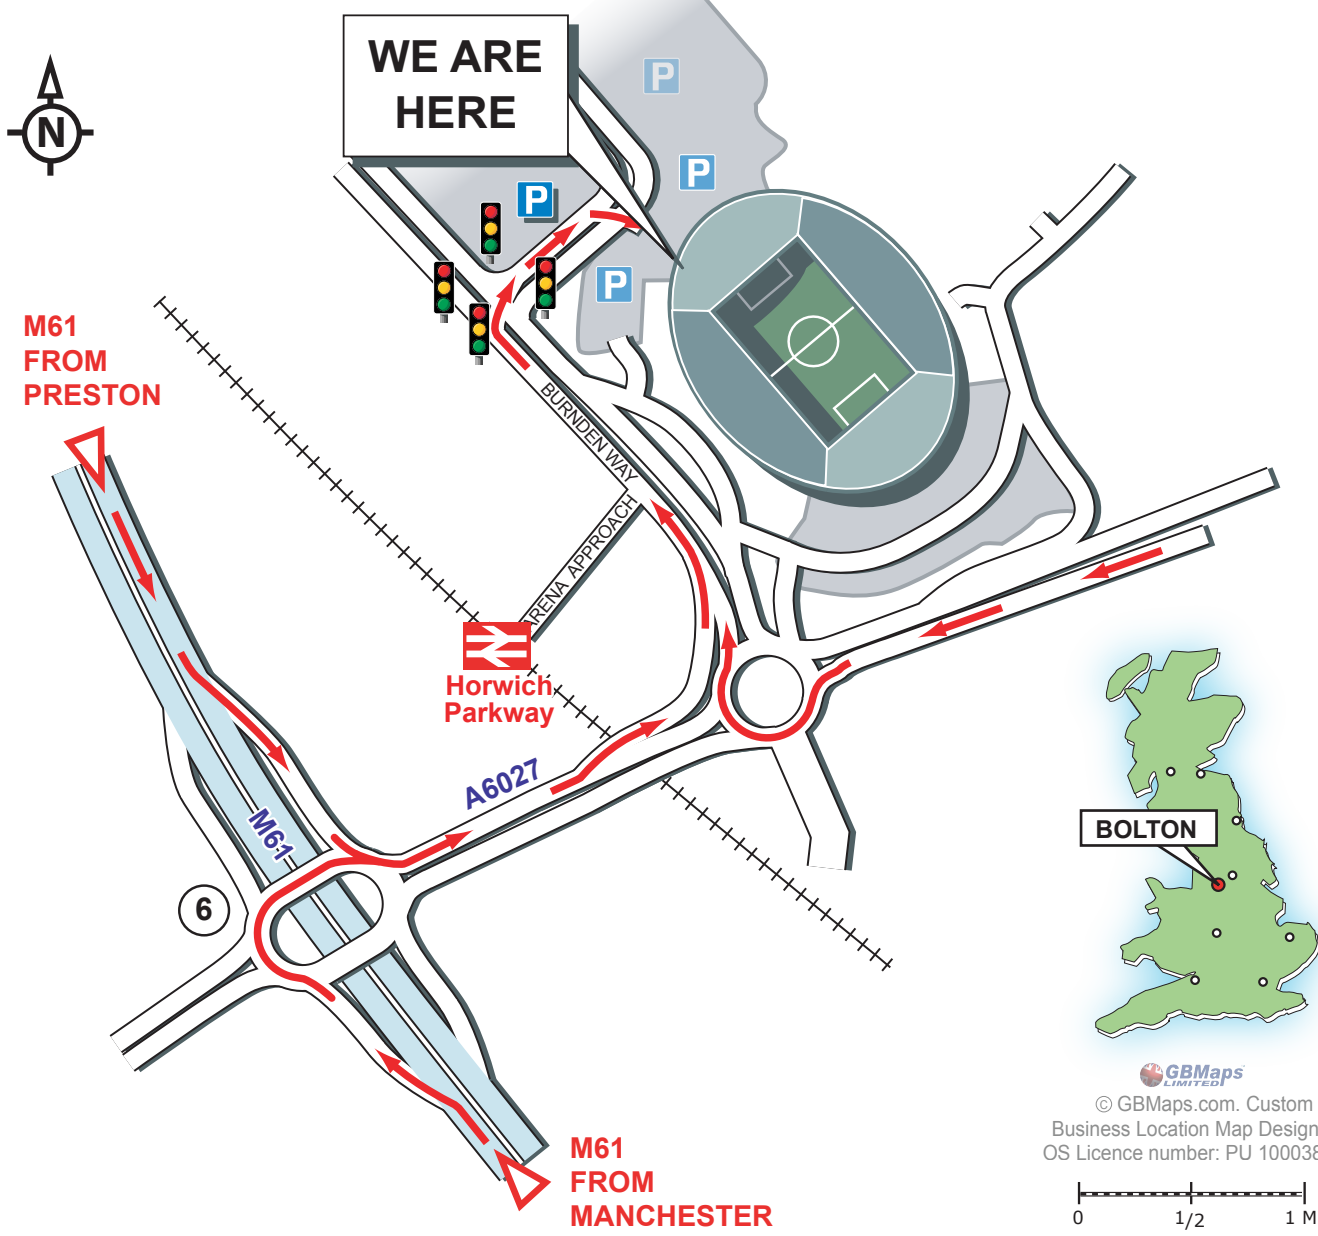

Reebok

Reebok UK

Reebok Stadium
Level Two
North Stand Offices
Stadium Way
Horwich, Bolton
BL6 6SW
Tel: 01204 672200

DIRECTIONS TO THE REEBOK STADIUM FROM THE MOTORWAY

Follow signs for Reebok Stadium off Junction 6 - M61
On approaching the Stadium, take the left slip road off the roundabout.
At traffic lights turn right.
Car park is located a few yards up the road on the left hand side.

GBMaps LIMITED
© GBMaps.com. Custom
Business Location Map Designers
OS Licence number: PU 100038745
0 1/2 1 MILE